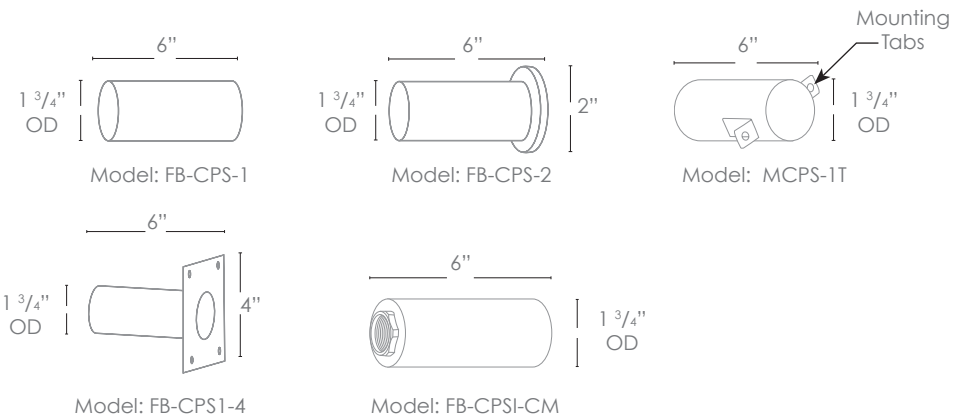

Concrete Pour Sleeve

Wet Listed

Ordering Example

Customer Approval

Date

SPJ-GDG-3EB-5-MBR-2W-27K-8-15V