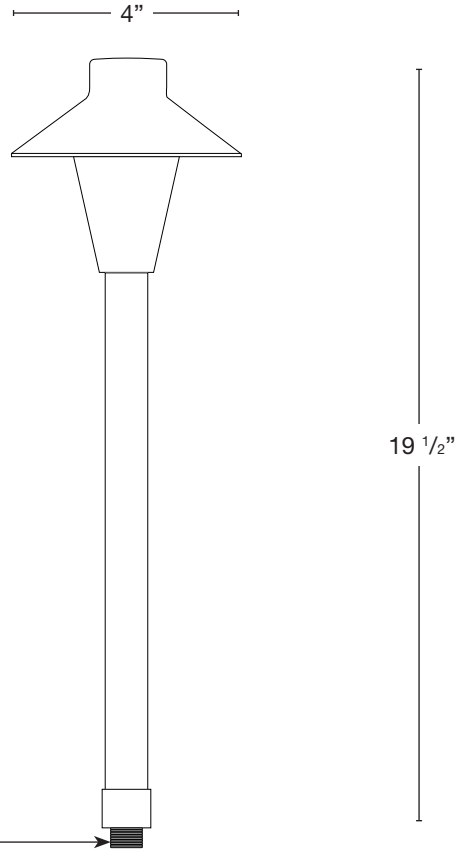

MODEL: **SPJ-CPL4**  
 MATERIAL: **Solid Brass**  
 FINISH: **Matte Bronze**  
 ELECTRICAL: **8-15V**  
 ENGINE: **FB-3W-Cone-TA16**  
 LUMENS: **200**  
 MOUNTING: **1/2" NPT. Dual Fin Spike Included**  
 LED: **Nichia**

**ELECTRICAL**

- 8-15V

Wet Listed

Ordering Example

Customer Approval

Date

SPJ-CPL4-MBR-3W-27K-8-15V