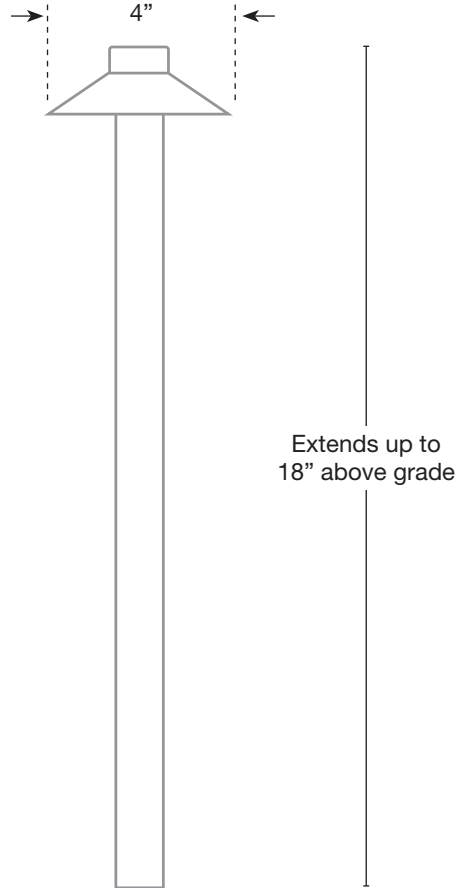

COLOR TEMPERATURE

- 2200K
- 2700K
- 3000K
- 4000K
- 5000K
- 6500K
- Amber (TF)
- RGBW

Custom options are available

ELECTRICAL

- 8-15V
- 120V

Adjustable Below Grade Riser

Model: SPJ19-03-RBBG
Shown: Matte Bronze
Desc: Solid brass top fits on our standard perma-post with finish to match. Install fixture at grade level and as the landscape grows adjust fixture height as needed.