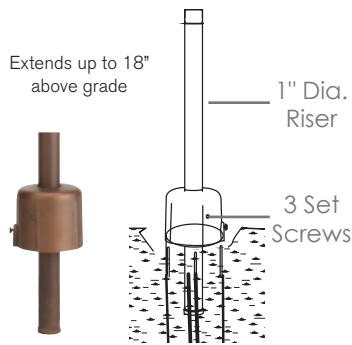

MODEL: **SPJ-BG4**
 MATERIAL: **Solid Brass**
 FINISH: **Matte Bronze**
 ELECTRICAL: **8-15V**
 ENGINE: **SPJ-BB03CH**
 LUMENS: **125**
 MOUNTING: **SPJ19-03-RBBG Incl.**
 LED: **Nichia**

FINISHES

- Matte Bronze (MBR)
- Verde (V)
- Moss (M)
- Black (B)
- Rusty (R)
- Satin Brass (SB)
- Aged Brass (AG)
- Raw Copper (RC)
- Natural Copper (NC)

PVD PREMIUM

- PVD Polished (PVDP)
- PVD Satin (PVDS)
- PVD Graphite (PVDG)
- PVD Bronze (PVDBZ)
- PVD Black (PVDBL)

WATTAGE	LUMENS
<input type="checkbox"/> 1.5W	125

Custom lumen packages are available upon request

COLOR TEMPERATURE

- 2200K
- 2700K
- 3000K
- 4000K
- 5000K
- 6500K
- Amber (TF)
- RGBW

Custom options are available

ELECTRICAL

- 8-15V
- 120V

Adjustable Below Grade Riser

Model: SPJ19-03-RBBG
Shown: Matte Bronze
Desc: Solid brass top fits on our standard perma-post with finish to match. Install fixture at grade level and as the landscape grows adjust fixture height as needed.