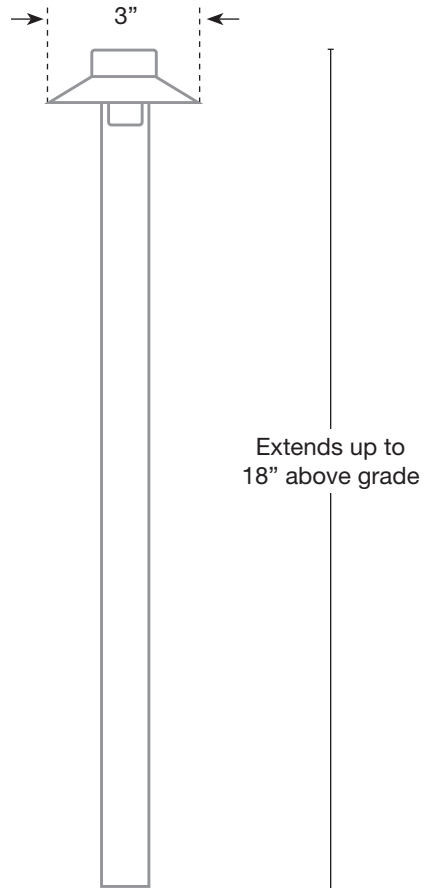

MODEL: **SPJ-BG3**
 MATERIAL: **Solid Brass**
 FINISH: **Matte Bronze**
 ELECTRICAL: **8-15V**
 ENGINE: **SPJ-BB03CH**
 LUMENS: **125**
 MOUNTING: **SPJ19-03-RBBG Incl.**
 LED: **Nichia**

FINISHES

- Matte Bronze (MBR)
- Verde (V)
- Moss (M)
- Black (B)
- Rusty (R)
- Satin Brass (SB)
- Aged Brass (AG)
- Raw Copper (RC)
- Natural Copper (NC)

COLOR TEMPERATURE

- 2200K
- 2700K
- 3000K
- 4000K
- 5000K
- 6500K
- Amber (TF)
- RGBW

Custom options are available

ELECTRICAL

- 8-15V
- 120V

Adjustable Below Grade Riser

Model: SPJ19-03-RBBG
Shown: Matte Bronze
Desc: Solid brass top fits on our standard perma-post with finish to match. Install fixture at grade level and as the landscape grows adjust fixture height as needed.