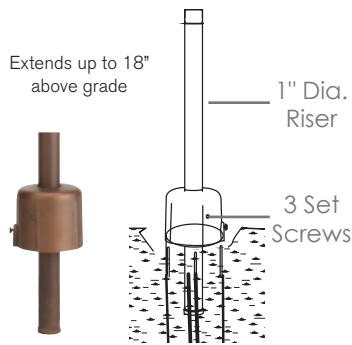

MODEL: **SPJ-BG3**
 MATERIAL: **Solid Brass**
 FINISH: **Matte Bronze**
 ELECTRICAL: **8-15V**
 ENGINE: **SPJ-BB03CH**
 LUMENS: **125**
 MOUNTING: **SPJ19-03-RBBG Incl.**
 LED: **Nichia**

FINISHES

- Matte Bronze (MBR)
- Verde (V)
- Moss (M)
- Black (B)
- Rusty (R)
- Satin Brass (SB)
- Aged Brass (AG)
- Raw Copper (RC)
- Natural Copper (NC)

PVD PREMIUM

- PVD Polished (PVDP)
- PVD Satin (PVDS)
- PVD Graphite (PVDG)
- PVD Bronze (PVDBZ)
- PVD Black (PVDBL)

WATTAGE	LUMENS
<input type="checkbox"/> 1.5W	125

Custom lumen packages are available upon request

COLOR TEMPERATURE

- 2200K
- 2700K
- 3000K
- 4000K
- 5000K
- 6500K
- Amber (TF)
- RGBW

Custom options are available

ELECTRICAL

- 8-15V
- 120V

Adjustable Below Grade Riser

Model: SPJ19-03-RBBG
Shown: Matte Bronze
Desc: Solid brass top fits on our standard perma-post with finish to match. Install fixture at grade level and as the landscape grows adjust fixture height as needed.