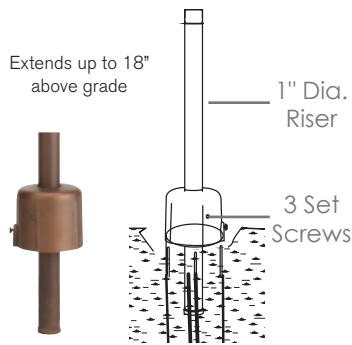

MODEL: **SPJ-BG2**  
 MATERIAL: **Solid Brass**  
 FINISH: **Matte Bronze**  
 ELECTRICAL: **8-15V**  
 ENGINE: **SPJ-BB03CH**  
 LUMENS: **125**  
 MOUNTING: **SPJ19-03-RBBG Incl.**  
 LED: **Nichia**

WATTAGE	LUMENS
<input type="checkbox"/> 1.5W	125

Custom lumen packages are available upon request

**COLOR TEMPERATURE**

- 2200K
- 2700K
- 3000K
- 4000K
- 5000K
- 6500K
- Amber (TF)
- RGBW

Custom options are available

**ELECTRICAL**

- 8-15V
- 120V

**Adjustable Below Grade Riser**

**Model:** SPJ19-03-RBBG  
**Shown:** Matte Bronze  
**Desc:** Solid brass top fits on our standard perma-post with finish to match. Install fixture at grade level and as the landscape grows adjust fixture height as needed.