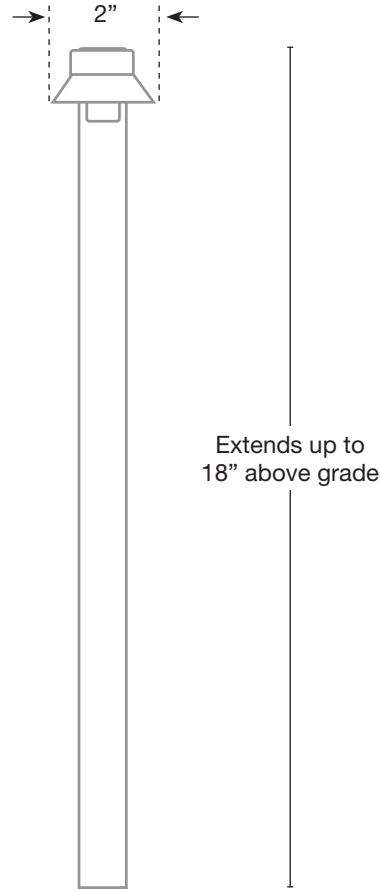

MODEL: **SPJ-BG2**  
 MATERIAL: **Solid Brass**  
 FINISH: **Matte Bronze**  
 ELECTRICAL: **8-15V**  
 ENGINE: **SPJ-BB03CH**  
 LUMENS: **125**  
 MOUNTING: **SPJ19-03-RBBG Incl.**  
 LED: **Nichia**

WATTAGE	LUMENS
<input type="checkbox"/> 1.5W	125

Custom lumen packages are available upon request

**COLOR TEMPERATURE**

- 2200K
- 2700K
- 3000K
- 4000K
- 5000K
- 6500K
- Amber (TF)
- RGBW

Custom options are available

**ELECTRICAL**

- 8-15V
- 120V

**Adjustable Below Grade Riser**

**Model:** SPJ19-03-RBBG  
**Shown:** Matte Bronze  
**Desc:** Solid brass top fits on our standard perma-post with finish to match. Install fixture at grade level and as the landscape grows adjust fixture height as needed.