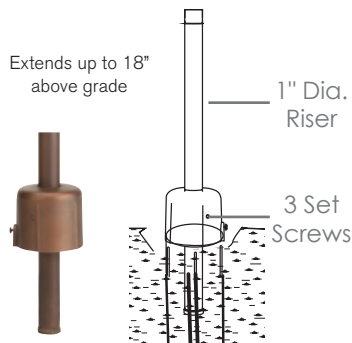

MODEL: **SPJ-BG1**
 MATERIAL: **Solid Brass**
 FINISH: **Matte Bronze**
 ELECTRICAL: **8-15V**
 ENGINE: **SPJ-BB03CH**
 LUMENS: **125**
 MOUNTING: **SPJ19-03-RBBG Incl.**
 LED: **Nichia**

FINISHES

- Matte Bronze (MBR)
- Verde (V)
- Moss (M)
- Black (B)
- Rusty (R)
- Satin Brass (SB)
- Aged Brass (AG)
- Raw Copper (RC)
- Natural Copper (NC)

COLOR TEMPERATURE

- 2200K
- 2700K
- 3000K
- 4000K
- 5000K
- 6500K
- Amber (TF)
- RGBW

Custom options are available

ELECTRICAL

- 8-15V
- 120V

Extends up to 18" above grade

Adjustable Below Grade Riser

Model: SPJ19-03-RBBG
Shown: Matte Bronze
Desc: Solid brass top fits on our standard perma-post with finish to match. Install fixture at grade level and as the landscape grows adjust fixture height as needed.

Wet Listed

Ordering Example

Customer Approval

Date

SPJ-BG1-MBR-1.5W-27K-8-15V