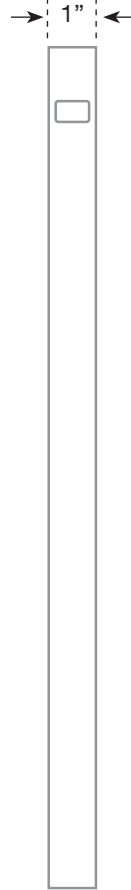

MODEL: **SPJ-BG1**
 MATERIAL: **Solid Brass**
 FINISH: **Matte Bronze**
 ELECTRICAL: **8-15V**
 ENGINE: **SPJ-BB03CH**
 LUMENS: **125**
 MOUNTING: **SPJ19-03-RBBG Incl.**
 LED: **Nichia**

FINISHES

- Matte Bronze (MBR)
- Verde (V)
- Moss (M)
- Black (B)
- Rusty (R)
- Satin Brass (SB)
- Aged Brass (AG)
- Raw Copper (RC)
- Natural Copper (NC)

PVD PREMIUM

- PVD Polished (PVDP)
- PVD Satin (PVDS)
- PVD Graphite (PVDG)
- PVD Bronze (PVDBZ)
- PVD Black (PVDBL)

WATTAGE	LUMENS
<input type="checkbox"/> 1.5W	125

Custom lumen packages are available upon request

COLOR TEMPERATURE

- 2200K
- 2700K
- 3000K
- 4000K
- 5000K
- 6500K
- Amber (TF)
- RGBW

Custom options are available

ELECTRICAL

- 8-15V
- 120V

Extends up to 18" above grade

Adjustable Below Grade Riser

Model: SPJ19-03-RBBG
Shown: Matte Bronze
Desc: Solid brass top fits on our standard perma-post with finish to match. Install fixture at grade level and as the landscape grows adjust fixture height as needed.

Wet Listed

Ordering Example

Customer Approval

Date

SPJ-BG1-MBR-1.5W-27K-8-15V