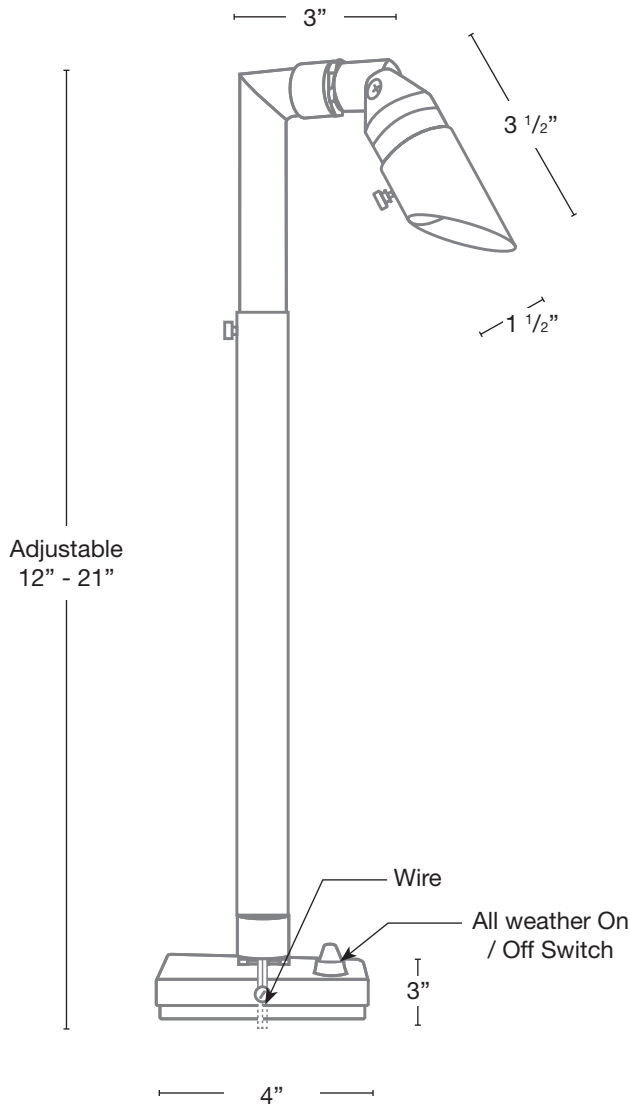

MODEL: **SPJ-B10-TELESCOPIC**  
 MATERIAL: **Solid Brass**  
 FINISH: **Matte Bronze**  
 ELECTRICAL: **8-15V or 120V**  
 WATTAGE: **2W**  
 ENGINE: **FB-LS2**  
 LUMENS: **150**

**FINISHES**

- Matte Bronze (MBR)
- Verde (V)
- Moss (M)
- Black (B)
- Rusty (R)
- Satin Brass (SB)
- Aged Brass (AG)
- Raw Copper (RC)
- Natural Copper (NC)

Custom options are available

**ELECTRICAL**

- 8-15V       120V

**OPTICS**

- |   |      |
|---|------|
| <input type="checkbox"/> SPOT             | 19d  |
| <input type="checkbox"/> FLOOD            | 38d  |
| <input type="checkbox"/> WIDE FLOOD       | 54d  |
| <input type="checkbox"/> WIDE ANGLE FLOOD | 120d |