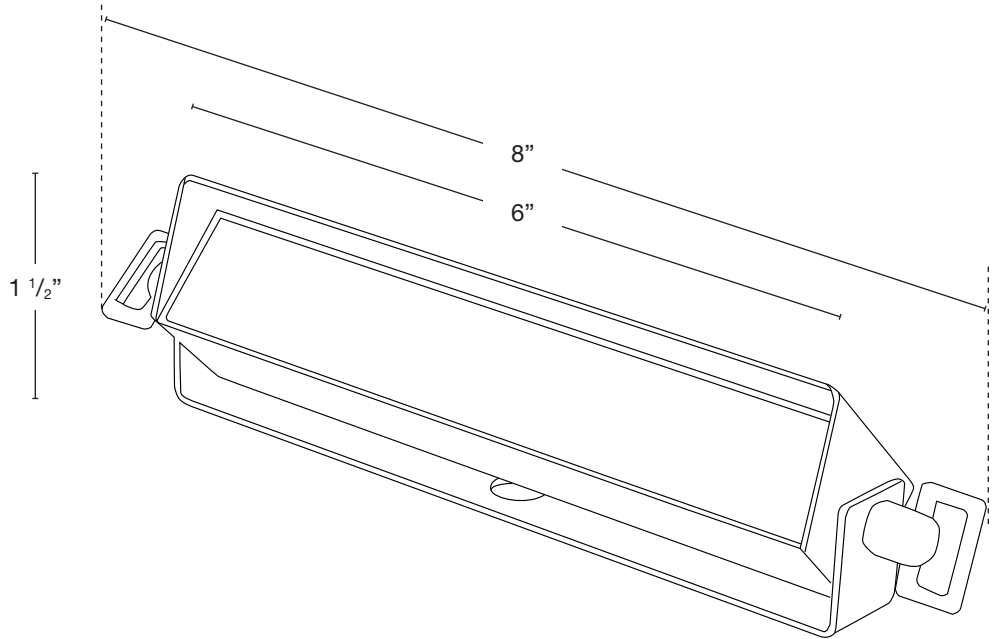

ELECTRICAL

- ☐ 12V

Wet Listed

Ordering Example

Customer Approval

Date

SPJ-YM6-MBR-3W-27K-12V