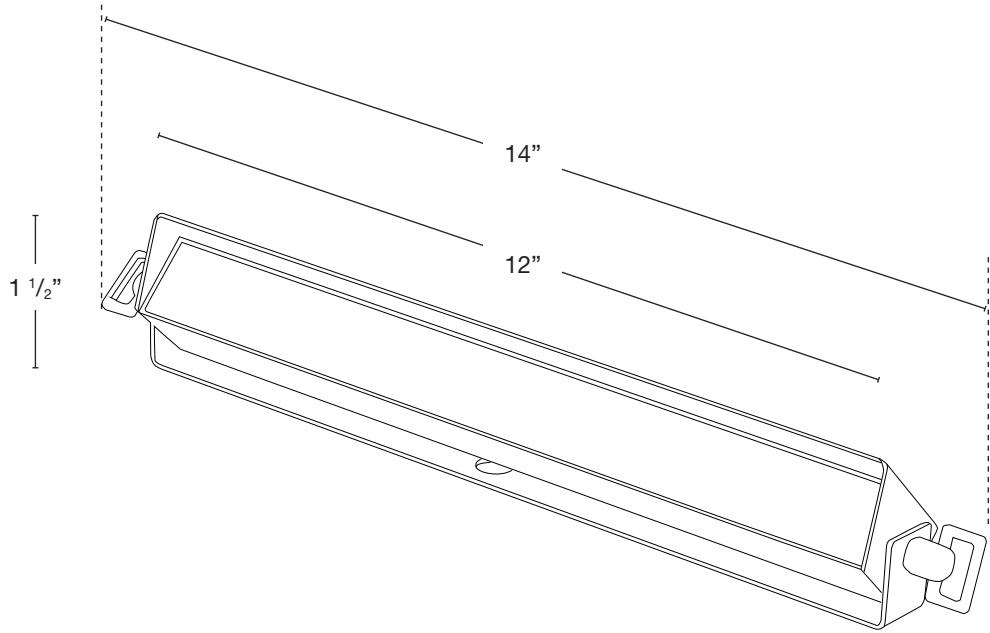

ELECTRICAL

- ☐ 12V

Wet Listed

Ordering Example

Customer Approval

Date

SPJ-YM12-MBR-6W-27K-12V