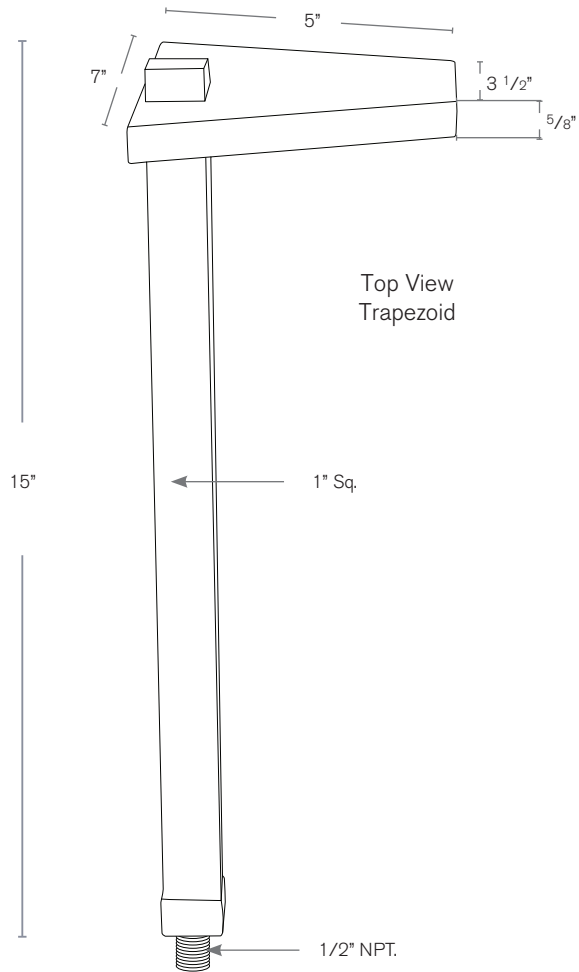

## SPECIFICATION FEATURES

Model: **SPJ-TRPL-7** (TRAPEZOID)  
Finish: PVD-Graphite

- Finish:** Our naturally etched finishes will withstand the test of time. All finishes are individually treated insuring consistency. Our meticulous application results in a fixture that truly becomes "a one of a kind".
- Electrical:** Available in 9-15V
- Labels:** ETL Standard Wet Label  
C-ETL

#### DESCRIPTION

- Model#:** SPJ-TRPL-7 (TRAPEZOID)
- Material:** Solid Brass
- Electrical:** 9-15V
- Engine:** FB-2WREC-TA125-2700K
- Lumen Range:** 125
- Color Temp:** 2700k
- Mounting:** 1/2" NPT. Dual Fin Spike Incl.
- LED:** Nichia