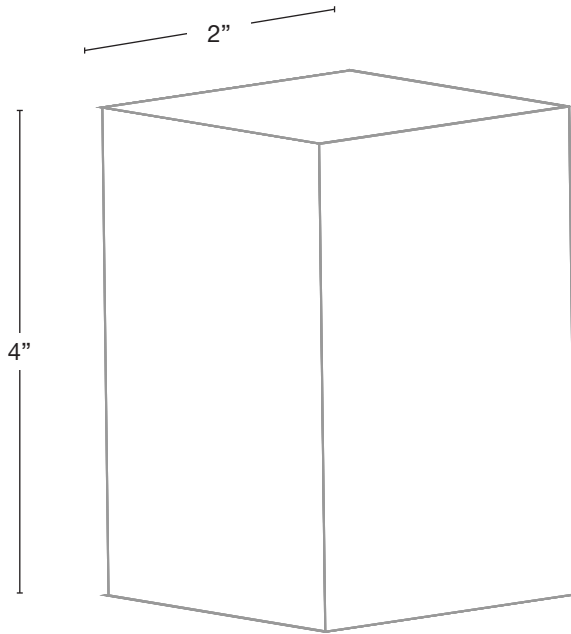

ELECTRICAL

- ☐ 8-15V

Wet Listed

Ordering Example

Customer Approval

Date

SPJ-SQSM2-PVDG-2W-27K-8-15V