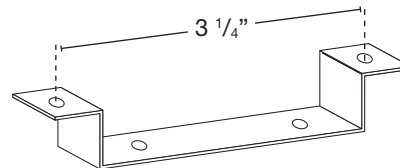

Recessed step or wall light fits any standard single gang electrical J-Box for new and retrofit installations

MODEL: **SPJ-SGR**
 MATERIAL: **Solid Brass**
 FINISH SHOWN: **Black**
 ELECTRICAL: **12V-277V**
 WATTAGE: **6W**
 ENGINE: **FB-RB9 BOARD**
 LUMENS: **650**
 MOUNTING: **Mounts to any single gang J-box**

Typical Single Gang J-Box

Universal Mounting Bracket

Wet Listed

Ordering Example

Customer Approval

Date

SPJ-SGR-B-6W-27K-12V