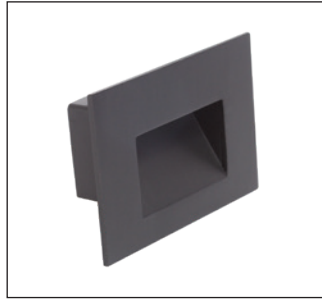

Recessed step or wall light fits any standard single gang electrical J-Box for new and retrofit installations

MODEL: **SPJ-SGR**
 MATERIAL: **Solid Brass**
 FINISH SHOWN: **Black**
 ELECTRICAL: **12V-277V**
 WATTAGE: **6W**
 ENGINE: **FB-RB9 BOARD**
 LUMENS: **650**
 MOUNTING: **Mounts to any single gang J-box**

FINISHES

- Matte Bronze (MBR)
- Verde (V)
- Moss (M)
- Black (B)
- Rusty (R)
- Satin Brass (SB)
- Aged Brass (AG)
- Raw Copper (RC)
- Natural Copper (NC)

PVD PREMIUM

- PVD Polished (PVDP)
- PVD Satin (PVDS)
- PVD Graphite (PVDG)
- PVD Bronze (PVDBZ)
- PVD Black (PVDBL)