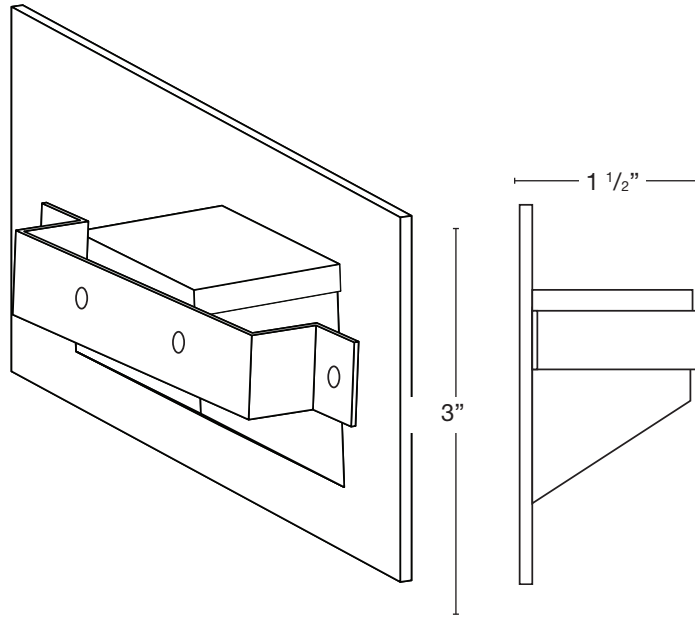

Recessed step or wall light fits any standard single gang electrical J-Box for new and retrofit installations

MODEL: **SPJ-SGR**
 MATERIAL: **Solid Brass**
 FINISH SHOWN: **Black**
 ELECTRICAL: **12V-277V**
 WATTAGE: **6W**
 ENGINE: **FB-RB9 BOARD**
 LUMENS: **650**
 MOUNTING: **Mounts to any single gang J-box**