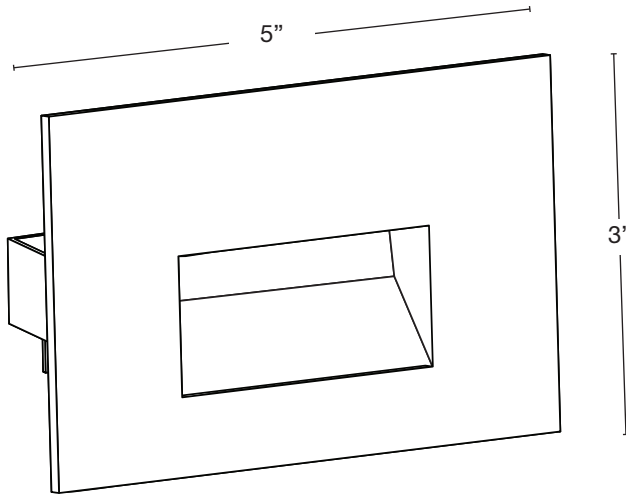

Recessed step or wall light fits any standard single gang electrical J-Box for new and retrofit installations

MODEL: **SPJ-SGR**
 MATERIAL: **Solid Brass**
 FINISH SHOWN: **Black**
 ELECTRICAL: **12V-277V**
 WATTAGE: **6W**
 ENGINE: **FB-RB9 BOARD**
 LUMENS: **650**
 MOUNTING: **Mounts to any single gang J-box**