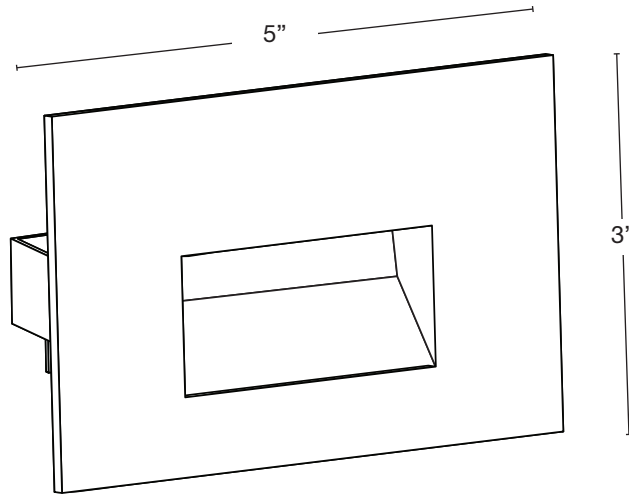

Recessed step or wall light fits any standard single gang electrical J-Box for new and retrofit installations

MODEL: **SPJ-SGR-DS**  
 MATERIAL: **Solid Brass**  
 FINISH SHOWN: **Black**  
 ELECTRICAL: **12V**  
 WATTAGE: **6W**  
 ENGINE: **FB-RB9 BOARD**  
 LUMENS: **650**  
 MOUNTING: **Mounts to any single gang J-box**