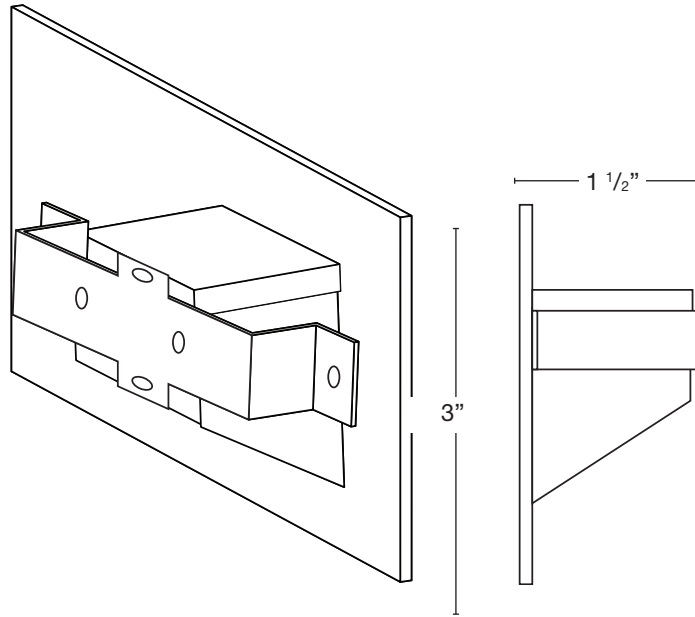

Recessed step or wall light fits any standard single gang electrical J-Box for new and retrofit installations

MODEL: **SPJ-SGR-DS**  
 MATERIAL: **Solid Brass**  
 FINISH SHOWN: **Black**  
 ELECTRICAL: **12V**  
 WATTAGE: **6W**  
 ENGINE: **FB-RB9 BOARD**  
 LUMENS: **650**  
 MOUNTING: **Mounts to any single gang J-box**