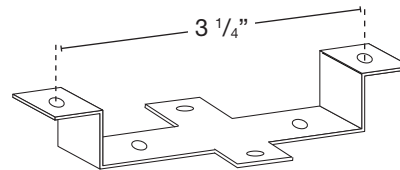

Universal Mounting Bracket