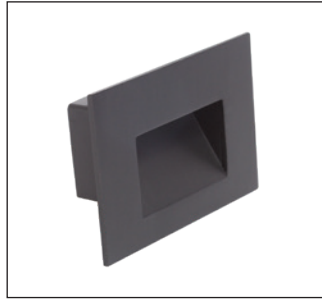

Recessed step or wall light fits any standard single gang electrical J-Box for new and retrofit installations

MODEL: **SPJ-SGR-DS**  
 MATERIAL: **Solid Brass**  
 FINISH SHOWN: **Black**  
 ELECTRICAL: **12V**  
 WATTAGE: **6W**  
 ENGINE: **FB-RB9 BOARD**  
 LUMENS: **650**  
 MOUNTING: **Mounts to any single gang J-box**

**FINISHES**

- Matte Bronze (MBR)
- Verde (V)
- Moss (M)
- Black (B)
- Rusty (R)
- Satin Brass (SB)
- Aged Brass (AG)
- Raw Copper (RC)
- Natural Copper (NC)

**PVD PREMIUM**

- PVD Polished (PVDP)
- PVD Satin (PVDS)
- PVD Graphite (PVDG)
- PVD Bronze (PVDBZ)
- PVD Black (PVDBL)