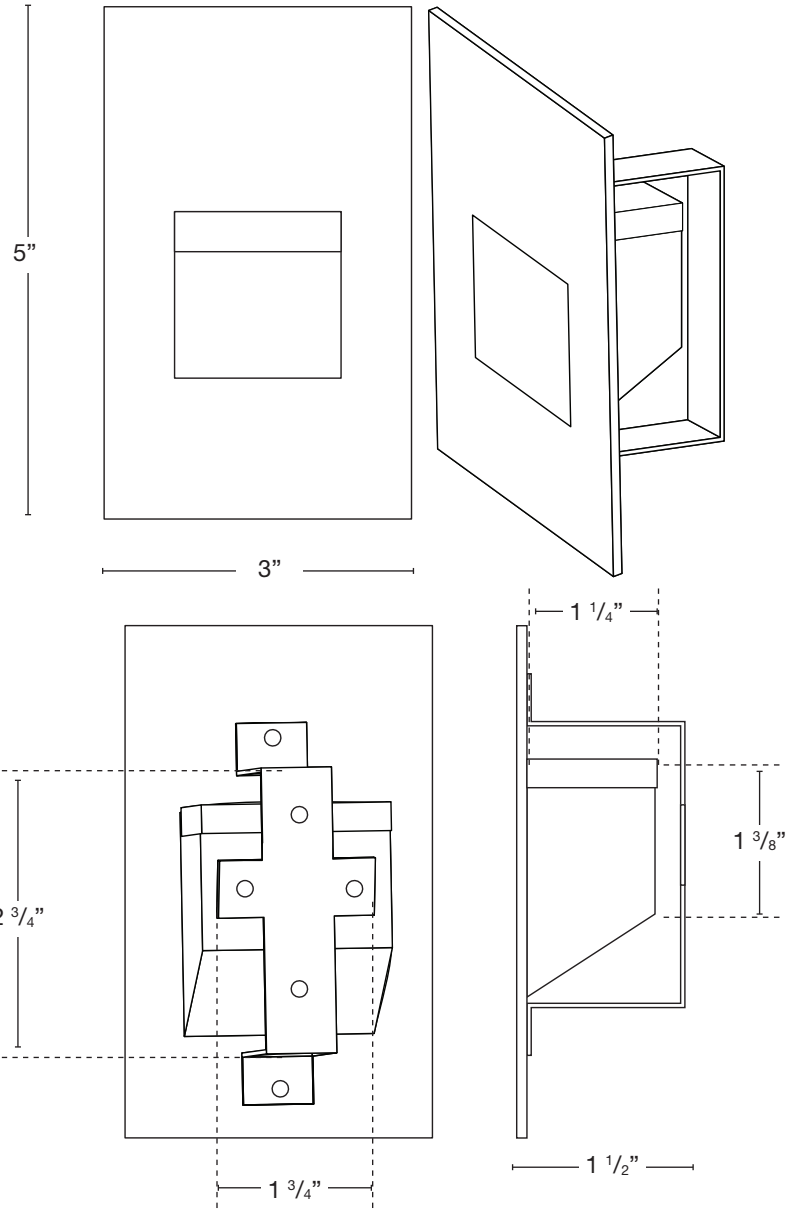

Warm Dimming Option Available

ELECTRICAL

- 12V
- 120V-277V
- 120V

Recessed step or wall light fits any standard single gang electrical J-Box for new and retrofit installations

Typical Single Gang J-Box

Universal Mounting Bracket