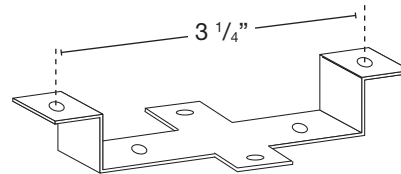

Warm Dimming Option Available

ELECTRICAL

- 12V
- 120V-277V
- 120V

Recessed step or wall light fits any standard single gang electrical J-Box for new and retrofit installations

Typical Single Gang J-Box

Universal Mounting Bracket