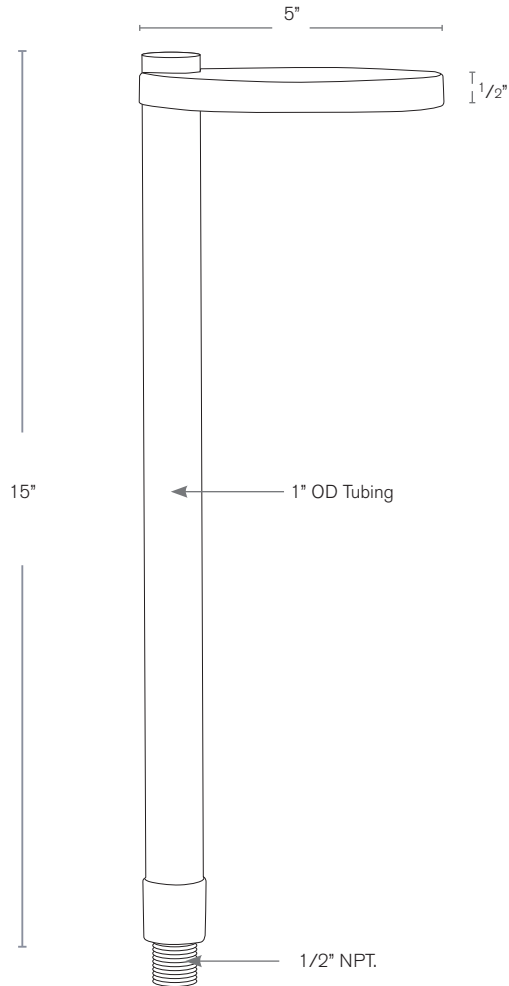

## SPECIFICATION FEATURES

- Finish:** Our naturally etched finishes will withstand the test of time. All finishes are individually treated insuring consistency. Our meticulous application results in a fixture that truly becomes "a one of a kind".
- Electrical:** Available in 9-15V
- Labels:** ETL Standard Wet Label  
C-ETL

#### DESCRIPTION

- Model#:** SPJ-RPL-5-TF (Round)
- Material:** Solid Brass
- Electrical:** 9-15V
- Engine:** FB-2WREC-TA125-2700K
- Lumen Range:** 125
- Color Temp:** Amber
- Mounting:** 1/2" NPT. Dual Fin Spike Incl.
- LED:** Nichia