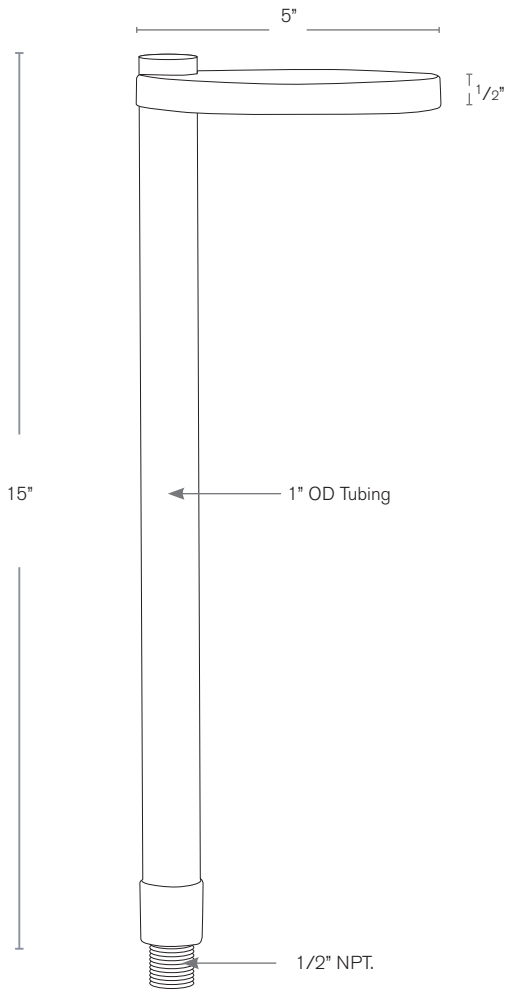

Model: **SPJ-RPL-5-TF**
Finish: PVD-Graphite

Forever Bright

SPECIFICATION FEATURES

- Finish:** Our naturally etched finishes will withstand the test of time. All finishes are individually treated insuring consistency. Our meticulous application results in a fixture that truly becomes "a one of a kind".
- Electrical:** Available in 9-15V
- Labels:** ETL Standard Wet Label
C-ETL

Contemporary Classics Path / Area Light

DESCRIPTION

- Model#:** SPJ-RPL-5-TF (Round)
- Material:** Solid Brass
- Electrical:** 9-15V
- Engine:** FB-2WREC-TA125-2700K
- Lumen Range:** 125
- Color Temp:** Amber
- Mounting:** 1/2" NPT. Dual Fin Spike Incl.
- LED:** Nichia

Turtle Friendly

Wet Listed

ORDERING INFORMATION

Model#	Finishes	Wattage	Optics	Lumen Range	Color Temp.	Electrical
SPJ-RPL-5-TF	PVD GRAPHITE	2W	NA	125	Amber	9-15V

- V = Verde
- M = Moss
- AG = Aged Brass
- MBR = Matte Bronze
- RC = Raw Copper
- GM = Gun Metal
- B = Black
- R = Rusty
- PVDP = PVD Polished
- PVDS = PVD Satin
- 2W
- Spot
- Flood
- Wide Flood
- Wide Angle Flood
- 125
- 9-15V