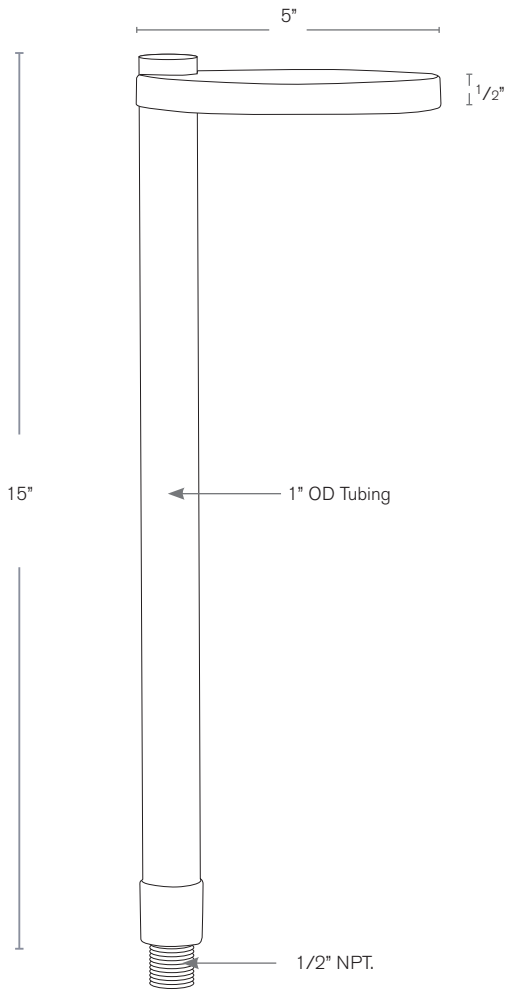

Model: **SPJ-RPL-5 (ROUND)**
Finish: PVD-Graphite

Forever Bright

SPECIFICATION FEATURES

- Finish:** Our naturally etched finishes will withstand the test of time. All finishes are individually treated insuring consistency. Our meticulous application results in a fixture that truly becomes "a one of a kind".
- Electrical:** Available in 9-15V
- Labels:** ETL Standard Wet Label
C-ETL

Contemporary Classics Path / Area Light

DESCRIPTION

- Model#:** SPJ-RPL-5 (Round)
- Material:** Solid Brass
- Electrical:** 9-15V
- Engine:** FB-2WREC-TA125-2700K
- Lumen Range:** 125
- Color Temp:** 2700k
- Mounting:** 1/2" NPT. Dual Fin Spike Incl.
- LED:** Nichia

Wet Listed

ORDERING INFORMATION

Model#	Finishes	Wattage	Optics	Lumen Range	Color Temp.	Electrical
SPJ-RPL-5	PVD GRAPHITE	2W	NA	125	2700K	9-15V

- V = Verde
- GM = Gun Metal
- 2W
- Spot
- 125
- 2700K
- 9-15V
- M = Moss
- B = Black
- AG = Aged Brass
- R = Rusty
- 4000K
- 6500K
- MBR = Matte Bronze
- PVDP = PVD Polished
- Wide Flood
- Wide Angle Flood
- RC = Raw Copper
- PVDS = PVD Satin