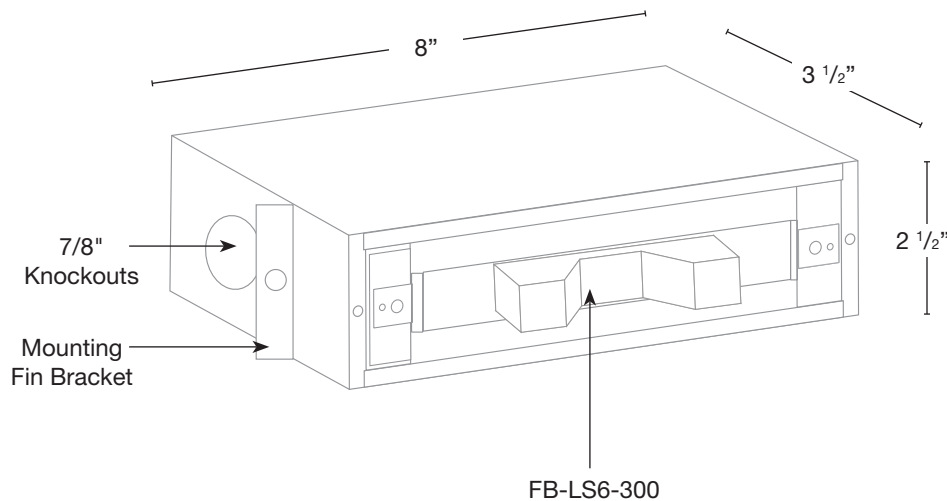

ELECTRICAL

- ☐ 12V ☐ 120V

Wet Listed

Ordering Example

Customer Approval

Date

SPJ-RBS-3W-LG-MBR-3W-27K-12V