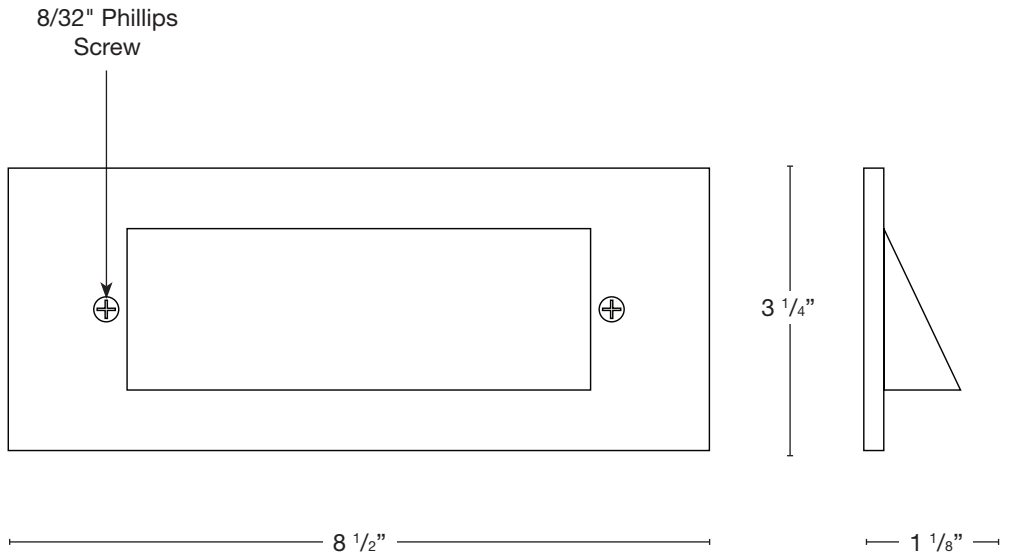

ELECTRICAL

- ☐ 12V ☐ 120V

Wet Listed

Ordering Example

Customer Approval

Date

SPJ-RBS-3W-LG-MBR-3W-27K-12V