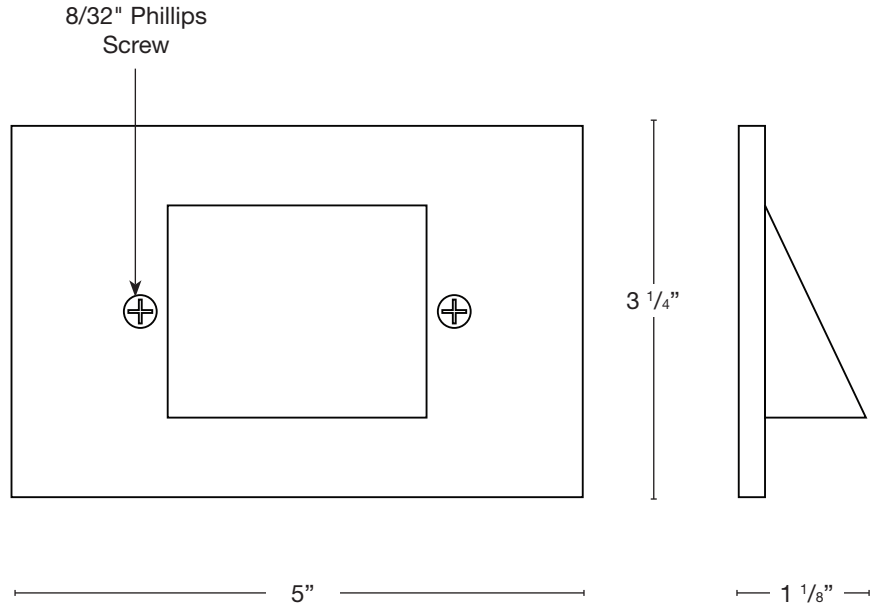

ELECTRICAL

☐ 12V	☐ 120V

Wet Listed

Ordering Example

Customer Approval

Date

SPJ-RBS-2W-SM-MBR-2W-27K-12V