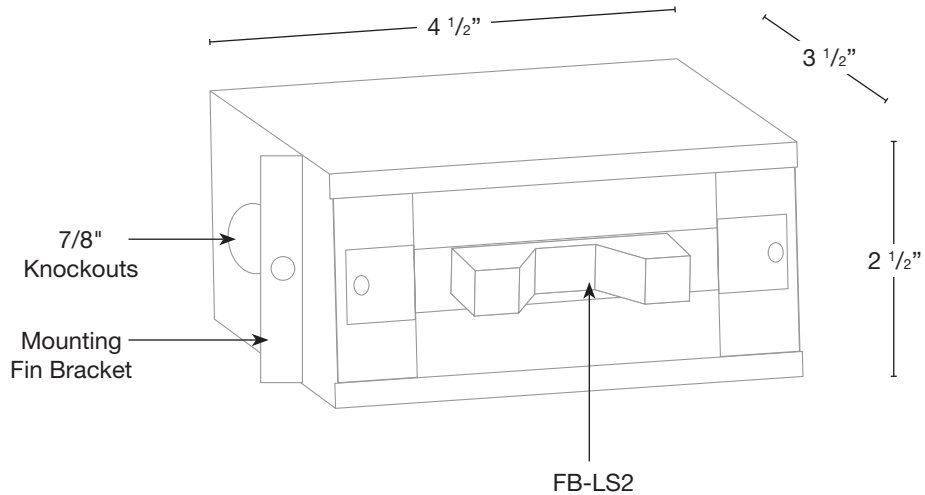

ELECTRICAL

☐ 12V	☐ 120V

Wet Listed

Ordering Example

Customer Approval

Date

SPJ-RBS-2W-SM-MBR-2W-27K-12V