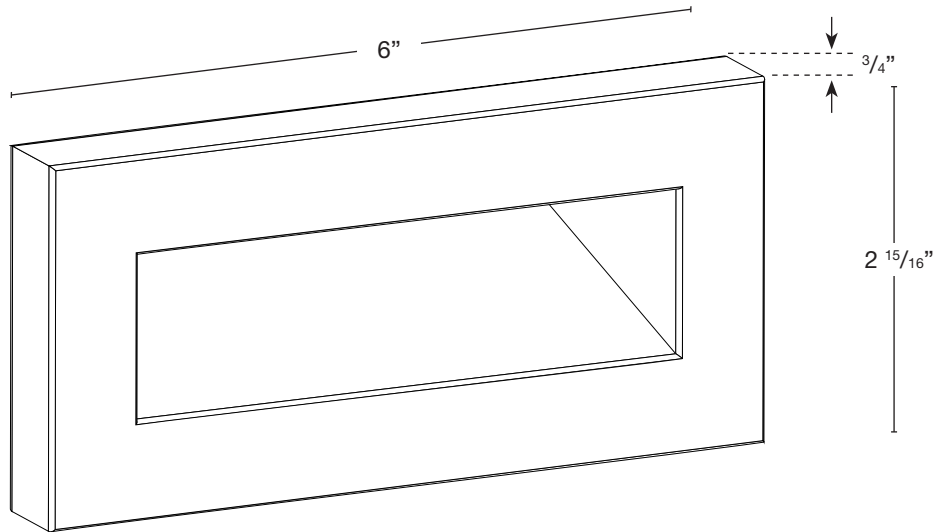

ELECTRICAL

- ☐ 12V   ☐ 120V

Wet Listed

Ordering Example

Customer Approval

Date

SPJ-MS6-RC-3W-27K-12V