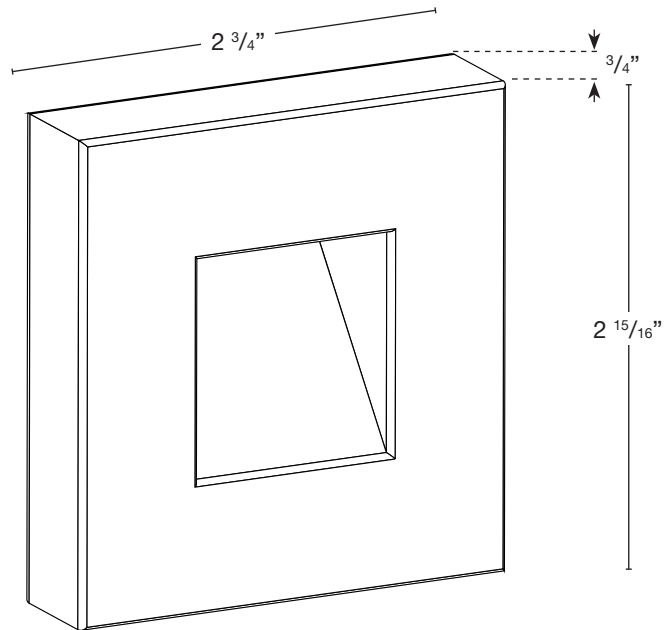

ELECTRICAL

- ☐ 12V   ☐ 120V

Wet Listed

Ordering Example

Customer Approval

Date

SPJ-MS2-PVDS-2W-27K-12V