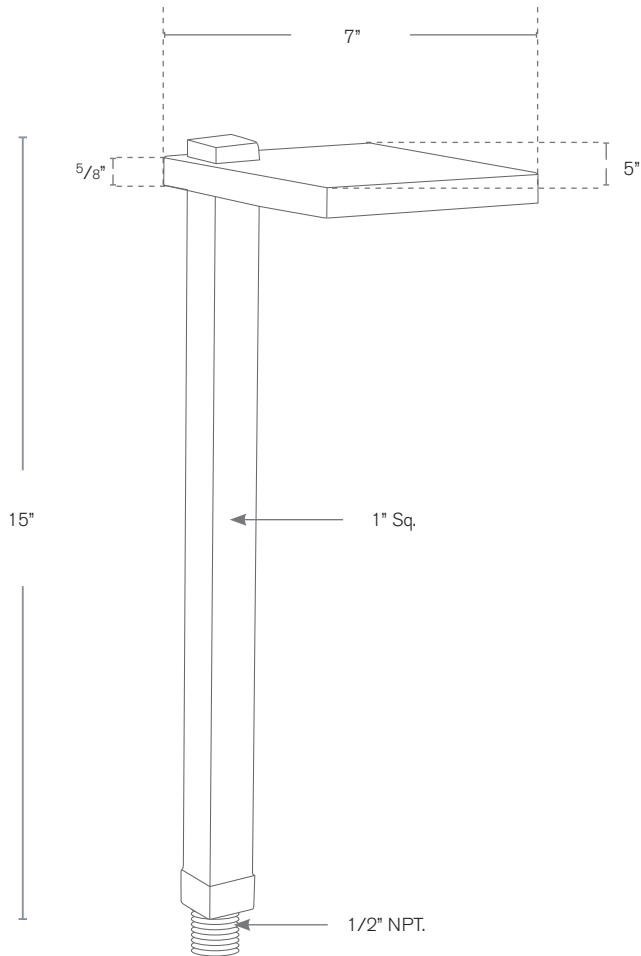

## SPECIFICATION FEATURES

Model: **SPJ-LDPL (DIAMOND)**  
Finish: PVD-Polished

- Finish:** Our naturally etched finishes will withstand the test of time. All finishes are individually treated insuring consistency. Our meticulous application results in a fixture that truly becomes "a one of a kind".
- Electrical:** Available in 9-15V
- Labels:** ETL Standard Wet Label  
C-ETL

#### DESCRIPTION

- Model#:** SPJ-LDPL (DIAMOND)
- Material:** Solid Brass
- Electrical:** 9-15V
- Engine:** FB-2WREC-TA125-2700K
- Lumen Range:** 125
- Color Temp:** 2700k
- Mounting:** 1/2" NPT. Dual Fin Spike Incl.
- LED:** Nichia