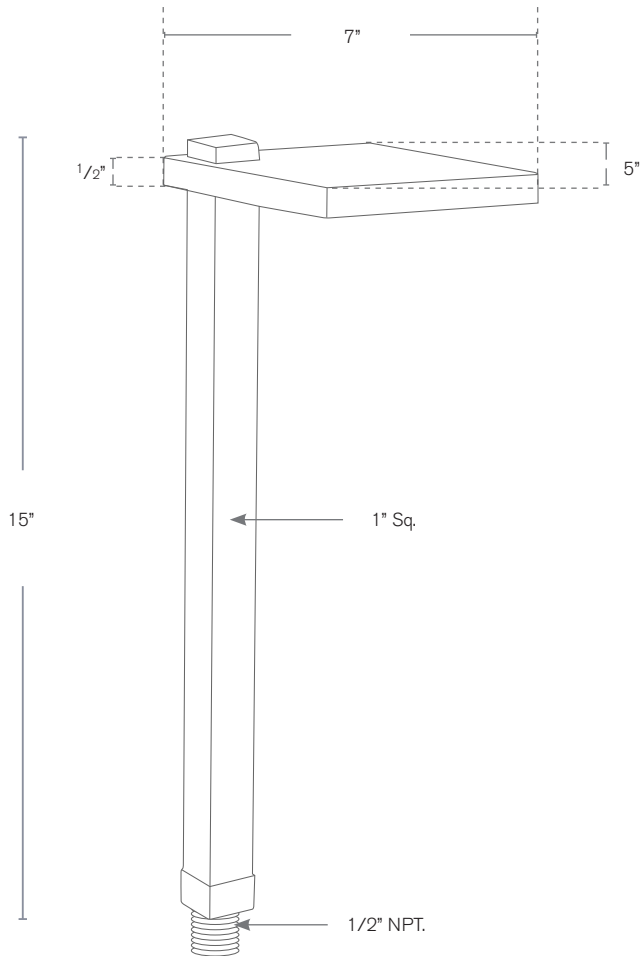

Forever Bright

SPECIFICATION FEATURES

Model: **SPJ-LDPL-TF**
Finish: PVD-Polished

- Finish:** Our naturally etched finishes will withstand the test of time. All finishes are individually treated insuring consistency. Our meticulous application results in a fixture that truly becomes "a one of a kind".
- Electrical:** Available in 9-15V
- Labels:** ETL Standard Wet Label
C-ETL

Contemporary Classics Path / Area Light

DESCRIPTION

- Model#:** SPJ-LDPL-TF (DIAMOND)
- Material:** Solid Brass
- Electrical:** 9-15V
- Engine:** FB-2WREC-TA125-2700K
- Lumen Range:** 125
- Color Temp:** Amber
- Mounting:** 1/2" NPT. Dual Fin Spike Incl.
- LED:** Nichia

Turtle Friendly

Wet Listed

ORDERING INFORMATION

Model#	Finishes	Wattage	Optics	Lumen Range	Color Temp.	Electrical
SPJ-LDPL-TF	PVD POLISHED	2W	NA	125	Amber	9-15V

- V = Verde
- M = Moss
- AG = Aged Brass
- MBR = Matte Bronze
- RC = Raw Copper
- GM = Gun Metal
- B = Black
- R = Rusty
- PVDP = PVD Polished
- PVDS = PVD Satin
- 2W
- Spot
- Flood
- Wide Flood
- Wide Angle Flood
- 125
- 9-15V