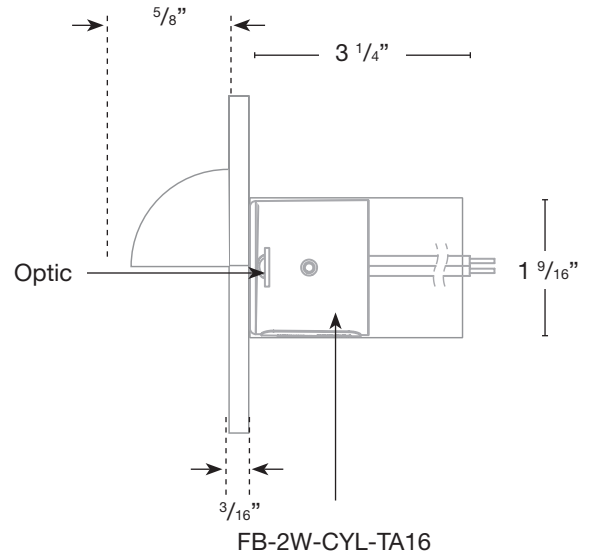

MODEL: **SPJ-GDG-3EB**  
 MATERIAL: **Solid Brass**  
 FINISH SHOWN: **Matte Bronze**  
 ELECTRICAL: **8-15V, 120V**  
 WATTAGE: **2W**  
 ENGINE: **FB-2W-CYL-TA16**  
 LUMENS: **150**  
 OPTIC: **Wide Angle Flood**  
 MOUNTING: **Recessed**

**ELECTRICAL**

- 8-15V  120V

**OPTICS**

- SPOT 19d
- FLOOD 38d
- WIDE FLOOD 54d
- WIDE ANGLE FLOOD 120d

**Concrete Pour Sleeve**

**Wet Listed**

Ordering Example

Customer Approval