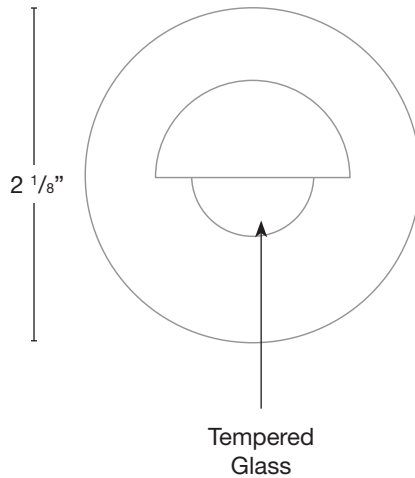

**ELECTRICAL**

- 8-15V  120V

**OPTICS**

- SPOT 19d
- FLOOD 38d
- WIDE FLOOD 54d
- WIDE ANGLE FLOOD 120d

**Concrete Pour Sleeve**

**Wet Listed**

Ordering Example

Customer Approval