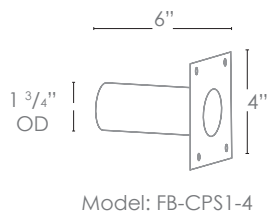

**ELECTRICAL**

- 8-15V  120V

**OPTICS**

- SPOT 19d
- FLOOD 38d
- WIDE FLOOD 54d
- WIDE ANGLE FLOOD 120d

**Concrete Pour Sleeve**

**Wet Listed**

Ordering Example

Customer Approval