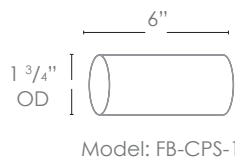

**ELECTRICAL**

- 8-15V  120V

**OPTICS**

- SPOT 19d
- FLOOD 38d
- WIDE FLOOD 54d
- WIDE ANGLE FLOOD 120d

**Concrete Pour Sleeve**

**Wet Listed**

Ordering Example

Customer Approval