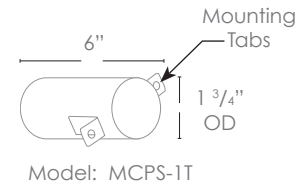

**ELECTRICAL**

- 8-15V  120V

**OPTICS**

- SPOT 19d
- FLOOD 38d
- WIDE FLOOD 54d
- WIDE ANGLE FLOOD 120d

**Concrete Pour Sleeve**

**Wet Listed**

Ordering Example

Customer Approval