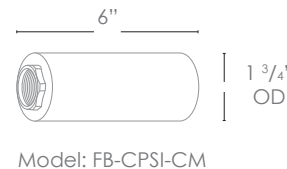

**WATTAGE LUMENS**

- 1W 80
- 2W 150
- 3W 200
- 6W 300

Custom lumen packages are available upon request

**COLOR TEMPERATURE**

- 2200K  5000K
- 2700K  6500K
- 3000K  RGBW
- 4000K  AMBER (TF)

Custom options are available

**ELECTRICAL**

- 8-15V  120V

**OPTICS**

- SPOT 19d
- FLOOD 38d
- WIDE FLOOD 54d
- WIDE ANGLE FLOOD 120d

**Concrete Pour Sleeve**

**Wet Listed**

Ordering Example

Customer Approval