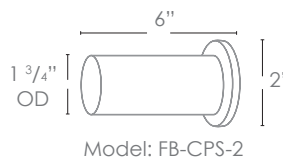

**ELECTRICAL**

- 8-15V  120V

**OPTICS**

- SPOT 19d
- FLOOD 38d
- WIDE FLOOD 54d
- WIDE ANGLE FLOOD 120d

**Concrete Pour Sleeve**

**Wet Listed**

Ordering Example

Customer Approval