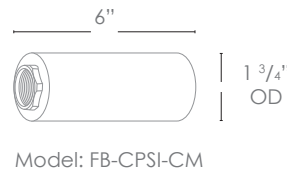

WATTAGE LUMENS

- 1W 80
- 2W 150
- 3W 200
- 6W 300

Custom lumen packages are available upon request

COLOR TEMPERATURE

- 2200K 5000K
- 2700K 6500K
- 3000K RGBW
- 4000K

Custom options are available

ELECTRICAL

- 8-15V 120V

OPTICS

- SPOT 19d
- FLOOD 38d
- WIDE FLOOD 54d
- WIDE ANGLE FLOOD 120d

Concrete Pour Sleeve

Wet Listed

Ordering Example

Customer Approval

Date

SPJ-GDG-3L-B-2W-27K-8-15V