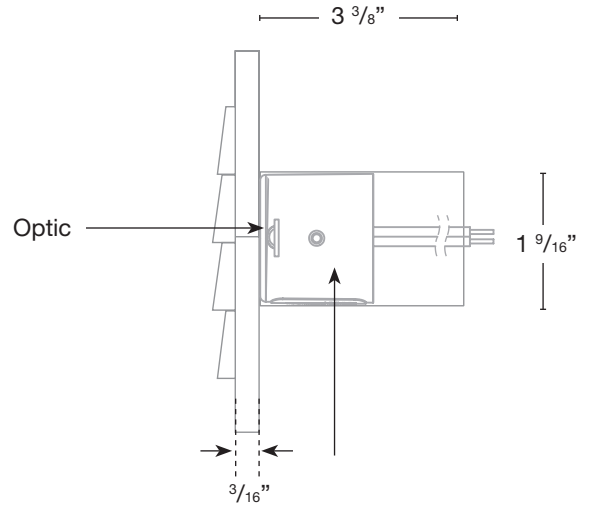

OPTICS

- SPOT 19d
- FLOOD 38d
- WIDE FLOOD 54d
- WIDE ANGLE FLOOD 120d

Concrete Pour Sleeve

Wet Listed

Ordering Example

Customer Approval

Date

SPJ-GDG-3L-B-2W-27K-8-15V