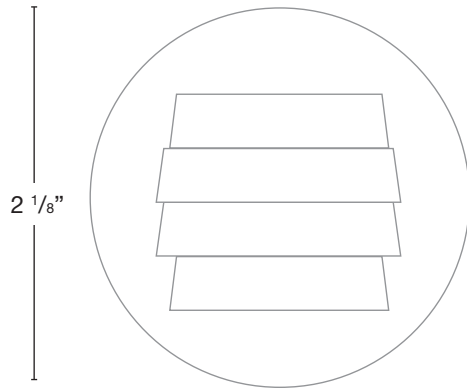

OPTICS

- SPOT 19d
- FLOOD 38d
- WIDE FLOOD 54d
- WIDE ANGLE FLOOD 120d

Concrete Pour Sleeve

Wet Listed

Ordering Example

Customer Approval

Date

SPJ-GDG-3L-B-2W-27K-8-15V