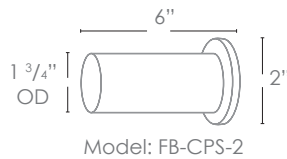

WATTAGE LUMENS

- 1W 80
- 2W 150
- 3W 200
- 6W 300

Custom lumen packages are available upon request

COLOR TEMPERATURE

- 2200K 5000K
- 2700K 6500K
- 3000K RGBW
- 4000K

Custom options are available

ELECTRICAL

- 8-15V 120V

OPTICS

- SPOT 19d
- FLOOD 38d
- WIDE FLOOD 54d
- WIDE ANGLE FLOOD 120d

Concrete Pour Sleeve

Wet Listed

Ordering Example

Customer Approval

Date

SPJ-GDG-3L-B-2W-27K-8-15V