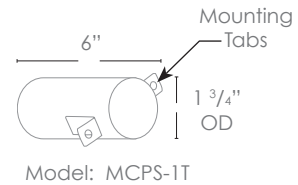

OPTICS

- SPOT 19d
- FLOOD 38d
- WIDE FLOOD 54d
- WIDE ANGLE FLOOD 120d

Concrete Pour Sleeve

Wet Listed

Ordering Example

Customer Approval

Date

SPJ-GDG-3L-B-2W-27K-8-15V