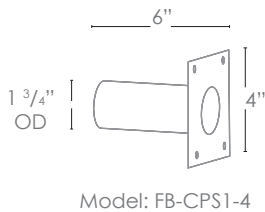

OPTICS

- SPOT 19d
- FLOOD 38d
- WIDE FLOOD 54d
- WIDE ANGLE FLOOD 120d

Concrete Pour Sleeve

Wet Listed

Ordering Example

Customer Approval

Date

SPJ-GDG-3L-B-2W-27K-8-15V