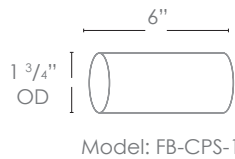

WATTAGE LUMENS

- 1W 80
- 2W 150
- 3W 200
- 6W 300

Custom lumen packages are available upon request

COLOR TEMPERATURE

- 2200K 5000K
- 2700K 6500K
- 3000K RGBW
- 4000K

Custom options are available

ELECTRICAL

- 8-15V 120V

OPTICS

- SPOT 19d
- FLOOD 38d
- WIDE FLOOD 54d
- WIDE ANGLE FLOOD 120d

Concrete Pour Sleeve

Wet Listed

Ordering Example

Customer Approval

Date

SPJ-GDG-3L-B-2W-27K-8-15V