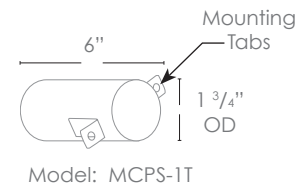

WATTAGE LUMENS

- 1W 80
- 2W 150
- 3W 200
- 6W 300

Custom lumen packages are available upon request

COLOR TEMPERATURE

- 2200K 5000K
- 2700K 6500K
- 3000K RGBW
- 4000K

Custom options are available

ELECTRICAL

- 8-15V 120V

OPTICS

- SPOT 19d
- FLOOD 38d
- WIDE FLOOD 54d
- WIDE ANGLE FLOOD 120d

Concrete Pour Sleeve

Wet Listed

Ordering Example

Customer Approval

Date

SPJ-GDG-31WP-MBR-2W-27K-8-15V