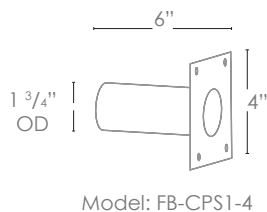

OPTICS

- SPOT 19d
- FLOOD 38d
- WIDE FLOOD 54d
- WIDE ANGLE FLOOD 120d

Concrete Pour Sleeve

Wet Listed

Ordering Example

Customer Approval

Date

SPJ-GDG-31WP-MBR-2W-27K-8-15V