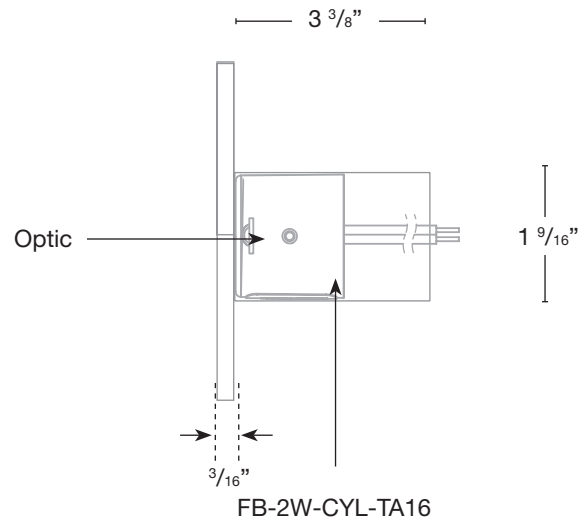

MODEL: **SPJ-GDG-31WP**
 MATERIAL: **Solid Brass**
 FINISH SHOWN: **Matte Bronze**
 ELECTRICAL: **8-15V, 120V**
 WATTAGE: **2W**
 ENGINE: **FB-2W-CYL-TA16**
 LUMENS: **150**
 OPTIC: **Wide Angle Flood**
 MOUNTING: **Recessed**

OPTICS

- SPOT 19d
- FLOOD 38d
- WIDE FLOOD 54d
- WIDE ANGLE FLOOD 120d

Concrete Pour Sleeve

Wet Listed

Ordering Example

Customer Approval

Date

SPJ-GDG-31WP-MBR-2W-27K-8-15V