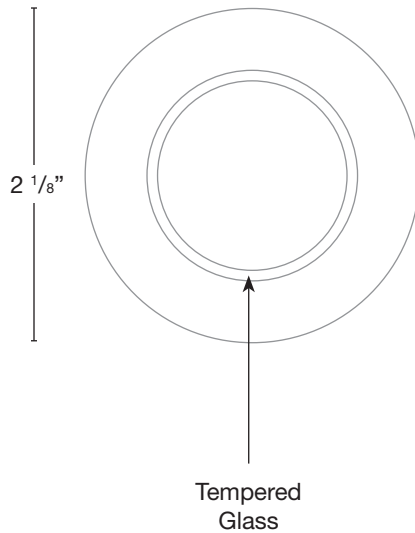

WATTAGE LUMENS

- 1W 80
- 2W 150
- 3W 200
- 6W 300

Custom lumen packages are available upon request

COLOR TEMPERATURE

- 2200K 5000K
- 2700K 6500K
- 3000K RGBW
- 4000K

Custom options are available

ELECTRICAL

- 8-15V 120V

OPTICS

- SPOT 19d
- FLOOD 38d
- WIDE FLOOD 54d
- WIDE ANGLE FLOOD 120d

Concrete Pour Sleeve

Wet Listed

Ordering Example

Customer Approval

Date

SPJ-GDG-31WP-MBR-2W-27K-8-15V