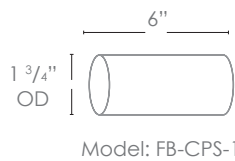

WATTAGE LUMENS

- 1W 80
- 2W 150
- 3W 200
- 6W 300

Custom lumen packages are available upon request

COLOR TEMPERATURE

- 2200K 5000K
- 2700K 6500K
- 3000K RGBW
- 4000K

Custom options are available

ELECTRICAL

- 8-15V 120V

OPTICS

- SPOT 19d
- FLOOD 38d
- WIDE FLOOD 54d
- WIDE ANGLE FLOOD 120d

Concrete Pour Sleeve

Wet Listed

Ordering Example

Customer Approval

Date

SPJ-GDG-31WP-MBR-2W-27K-8-15V