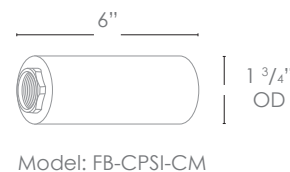

MODEL: **SPJ-GDG-31WP**
 MATERIAL: **Solid Brass**
 FINISH SHOWN: **Matte Bronze**
 ELECTRICAL: **8-15V, 120V**
 WATTAGE: **2W**
 ENGINE: **FB-2W-CYL-TA16**
 LUMENS: **150**
 OPTIC: **Wide Angle Flood**
 MOUNTING: **Recessed**

WATTAGE LUMENS

- 1W 80
- 2W 150
- 3W 200
- 6W 300

Custom lumen packages are available upon request

COLOR TEMPERATURE

- 2200K 5000K
- 2700K 6500K
- 3000K RGBW
- 4000K

Custom options are available

ELECTRICAL

- 8-15V 120V

OPTICS

- SPOT 19d
- FLOOD 38d
- WIDE FLOOD 54d
- WIDE ANGLE FLOOD 120d

Concrete Pour Sleeve

Wet Listed

Ordering Example

Customer Approval

Date

SPJ-GDG-31WP-MBR-2W-27K-8-15V