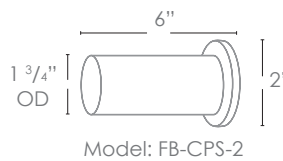

WATTAGE LUMENS

- 1W 80
- 2W 150
- 3W 200
- 6W 300

Custom lumen packages are available upon request

COLOR TEMPERATURE

- 2200K 5000K
- 2700K 6500K
- 3000K RGBW
- 4000K

Custom options are available

ELECTRICAL

- 8-15V 120V

OPTICS

- SPOT 19d
- FLOOD 38d
- WIDE FLOOD 54d
- WIDE ANGLE FLOOD 120d

Concrete Pour Sleeve

Wet Listed

Ordering Example

Customer Approval

Date

SPJ-GDG-31WP-MBR-2W-27K-8-15V