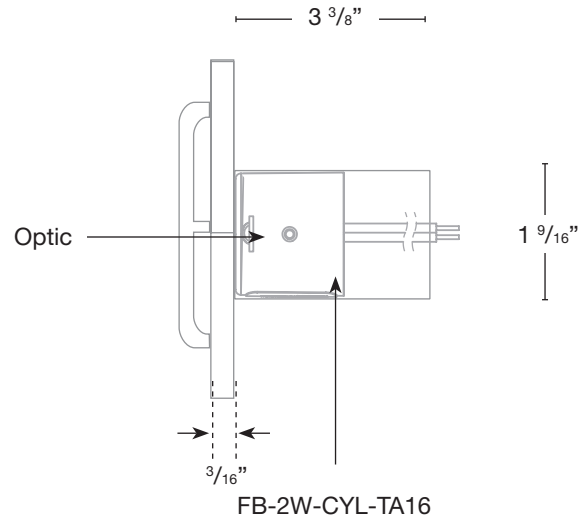

MODEL: **SPJ-GDG-3-M**
 MATERIAL: **Solid Brass**
 FINISH SHOWN: **Verde**
 ELECTRICAL: **8-15V, 120V**
 WATTAGE: **2W**
 ENGINE: **FB-2W-CYL-TA16**
 LUMENS: **150**
 OPTIC: **Wide Angle Flood**
 MOUNTING: **Recessed**

OPTICS

- SPOT 19d
- FLOOD 38d
- WIDE FLOOD 54d
- WIDE ANGLE FLOOD 120d

Concrete Pour Sleeve

Wet Listed

Ordering Example

Customer Approval

Date

SPJ-GDG-3-M-V-2W-27K-8-15V