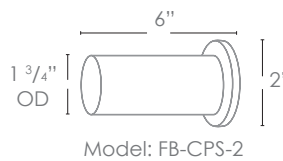

WATTAGE LUMENS

- 1W 80
- 2W 150
- 3W 200
- 6W 300

Custom lumen packages are available upon request

COLOR TEMPERATURE

- 2200K 5000K
- 2700K 6500K
- 3000K RGBW
- 4000K

Custom options are available

ELECTRICAL

- 8-15V 120V

OPTICS

- SPOT 19d
- FLOOD 38d
- WIDE FLOOD 54d
- WIDE ANGLE FLOOD 120d

Concrete Pour Sleeve

Wet Listed

Ordering Example

Customer Approval

Date

SPJ-GDG-3-M-V-2W-27K-8-15V