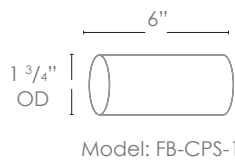

WATTAGE LUMENS

- 1W 80
- 2W 150
- 3W 200
- 6W 300

Custom lumen packages are available upon request

COLOR TEMPERATURE

- 2200K 5000K
- 2700K 6500K
- 3000K RGBW
- 4000K

Custom options are available

ELECTRICAL

- 8-15V 120V

OPTICS

- SPOT 19d
- FLOOD 38d
- WIDE FLOOD 54d
- WIDE ANGLE FLOOD 120d

Concrete Pour Sleeve

Wet Listed

Ordering Example

Customer Approval

Date

SPJ-GDG-3-M-V-2W-27K-8-15V