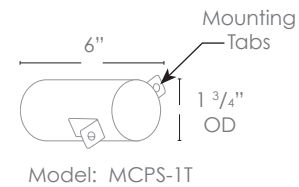

WATTAGE LUMENS

- 1W 80
- 2W 150
- 3W 200
- 6W 300

Custom lumen packages are available upon request

COLOR TEMPERATURE

- 2200K 5000K
- 2700K 6500K
- 3000K RGBW
- 4000K

Custom options are available

ELECTRICAL

- 8-15V 120V

OPTICS

- SPOT 19d
- FLOOD 38d
- WIDE FLOOD 54d
- WIDE ANGLE FLOOD 120d

Concrete Pour Sleeve

Wet Listed

Ordering Example

Customer Approval

Date

SPJ-GDG-3-M-V-2W-27K-8-15V