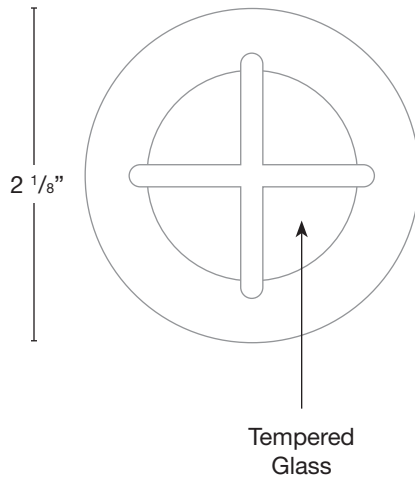

WATTAGE LUMENS

- 1W 80
- 2W 150
- 3W 200
- 6W 300

Custom lumen packages are available upon request

COLOR TEMPERATURE

- 2200K 5000K
- 2700K 6500K
- 3000K RGBW
- 4000K

Custom options are available

ELECTRICAL

- 8-15V 120V

OPTICS

- SPOT 19d
- FLOOD 38d
- WIDE FLOOD 54d
- WIDE ANGLE FLOOD 120d

Concrete Pour Sleeve

Wet Listed

Ordering Example

Customer Approval

Date

SPJ-GDG-3-M-V-2W-27K-8-15V