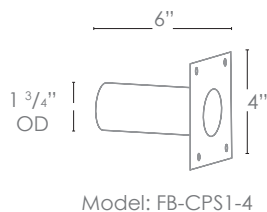

MODEL: **SPJ-GDG-3-M**
 MATERIAL: **Solid Brass**
 FINISH SHOWN: **Verde**
 ELECTRICAL: **8-15V, 120V**
 WATTAGE: **2W**
 ENGINE: **FB-2W-CYL-TA16**
 LUMENS: **150**
 OPTIC: **Wide Angle Flood**
 MOUNTING: **Recessed**

OPTICS

- SPOT 19d
- FLOOD 38d
- WIDE FLOOD 54d
- WIDE ANGLE FLOOD 120d

Concrete Pour Sleeve

Wet Listed

Ordering Example

Customer Approval

Date

SPJ-GDG-3-M-V-2W-27K-8-15V