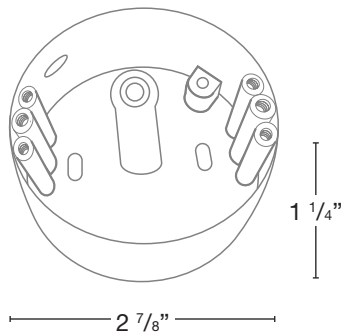

Back Box

Wet Listed

Ordering Example

Customer Approval

Date

SPJ-768R-RC-2W-27K-12V