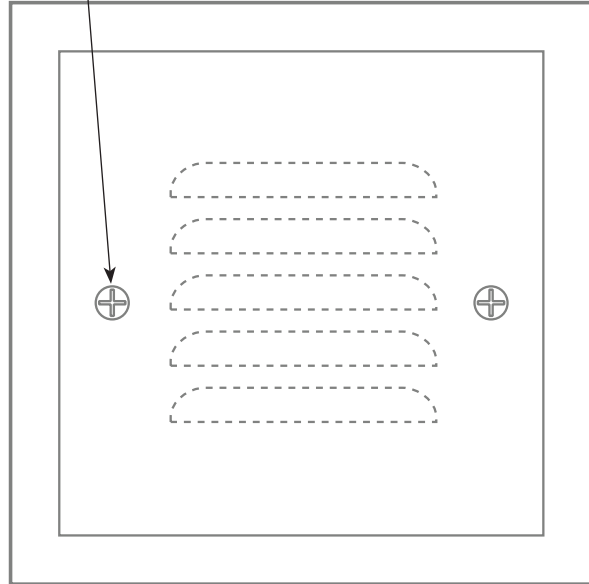

ELECTRICAL

- ☐ 12V   ☐ 120V

8/32" Phillips Screw

3 1/2"