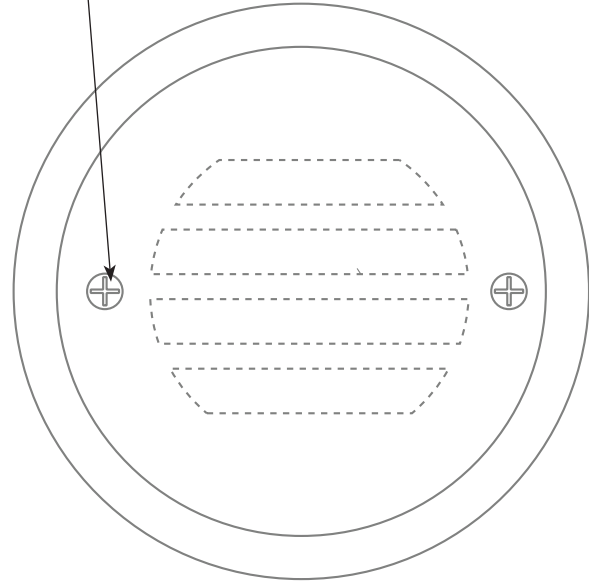

ELECTRICAL

- ☐ 12V   ☐ 120V

8/32" Phillips Screw

3 1/2"

Back Box