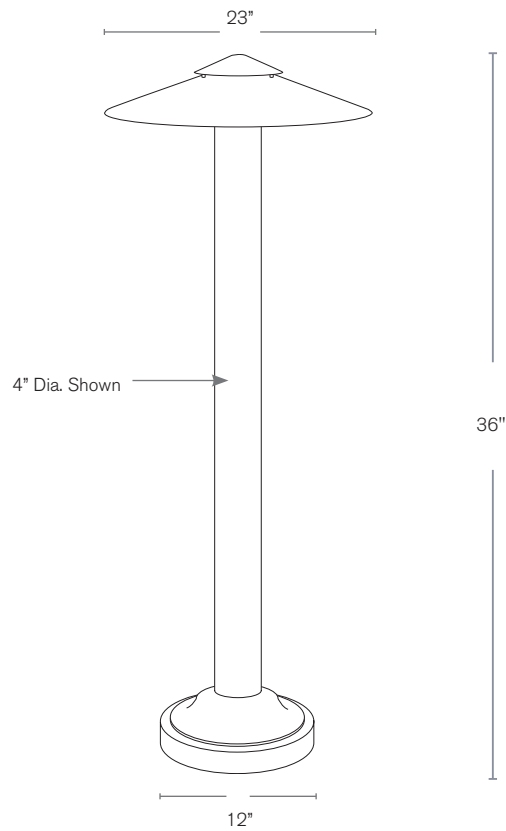

Forever Bright

SPECIFICATION FEATURES

Model: **SPJ-716-23-4**
Finish: PVD Polished

Solid Brass & Copper Bollards

DESCRIPTION

- Model#:** SPJ-716-23
- Material:** Solid Brass
- Electrical:** 12V or 120V
- Engine:** FB-TAB-6W
- Lumens:** 300
- Color Temp:** 2700k
- Mounting:** Direct Burial or Deck Mount
- LED:** Nichia

Higher Lumen Packages Available
Consult Customer Service

Post Options:

3" Tubing 4" Tubing
Specify Diameter & Height

Wet Listed

ORDERING INFORMATION

Model#	Finishes	Wattage	Lumens	Color Temp.	Electrical
SPJ-716-23	PVD-POLISHED	6W	300	2700K	12V