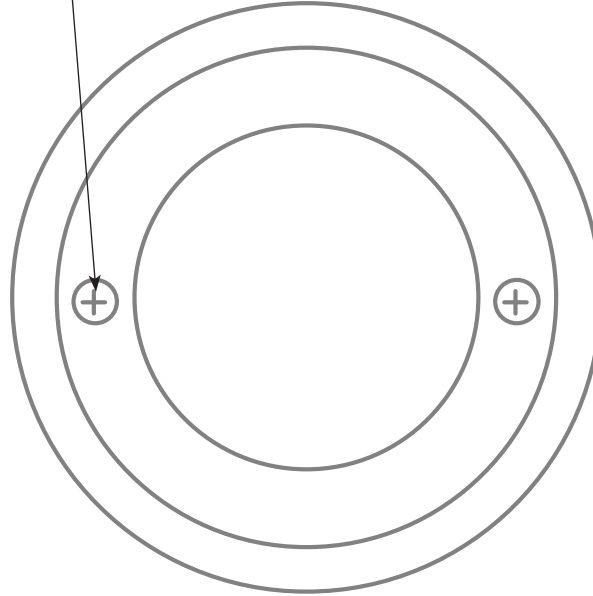

MODEL: **SPJ-712R**
 MATERIAL: **Solid Brass**
 FINISH SHOWN: **Matte Bronze**
 GLASS SHOWN: **Honey Swirl**
 ELECTRICAL: **12V, 120V**
 WATTAGE: **2W**
 ENGINE: **FB-LS2**
 LUMENS: **150**
 MOUNTING: **Recessed**

GLASS OPTIONS

- CLEAR (C) WHITE IRIDESCENT (WI)
- CLEAR SEEDY (CS) HONEY SWIRL (HS)
- FROSTED SEEDY (FS) HONEY IRIDESCENT (HI)
- FROSTED (F) ROSE SWIRL (RS)

8/32" Phillips Screw

3 1/2"

Back Box

1 1/4"

2 7/8"