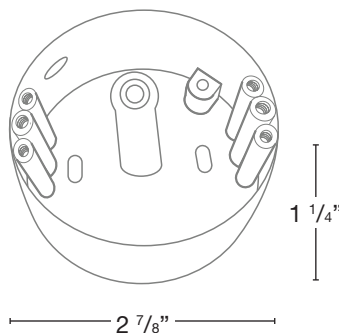

MODEL: **SPJ-712R**
 MATERIAL: **Solid Brass**
 FINISH SHOWN: **Matte Bronze**
 GLASS SHOWN: **Honey Swirl**
 ELECTRICAL: **12V, 120V**
 WATTAGE: **2W**
 ENGINE: **FB-LS2**
 LUMENS: **150**
 MOUNTING: **Recessed**

GLASS OPTIONS

- CLEAR (C) WHITE IRIDESCENT (WI)
- CLEAR SEEDY (CS) HONEY SWIRL (HS)
- FROSTED SEEDY (FS) HONEY IRIDESCENT (HI)
- FROSTED (F) ROSE SWIRL (RS)

8/32" Phillips Screw

3 1/2"

Back Box

1 1/4"

2 7/8"