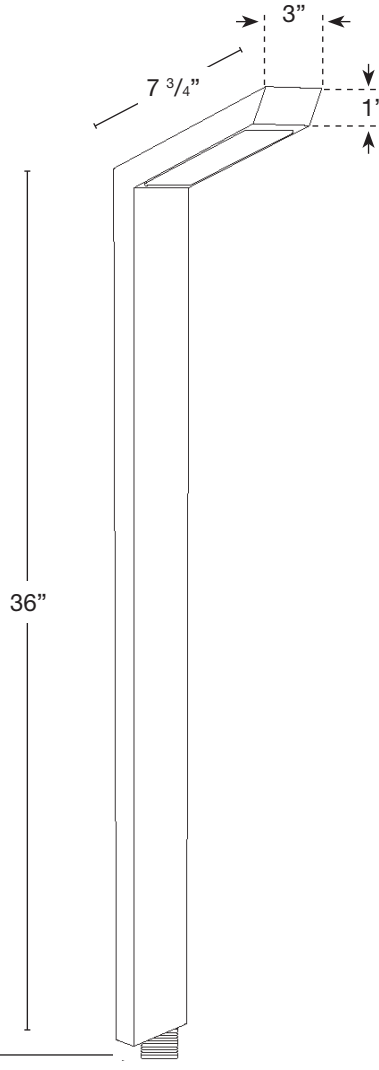

ELECTRICAL

- ☐ 12V   ☐ 120V

120v version requires SPJ19-03-SP-RB with electronic transformer.

Wet Listed

Ordering Example

Customer Approval

Date

SPJ-3136-B-27K-12V