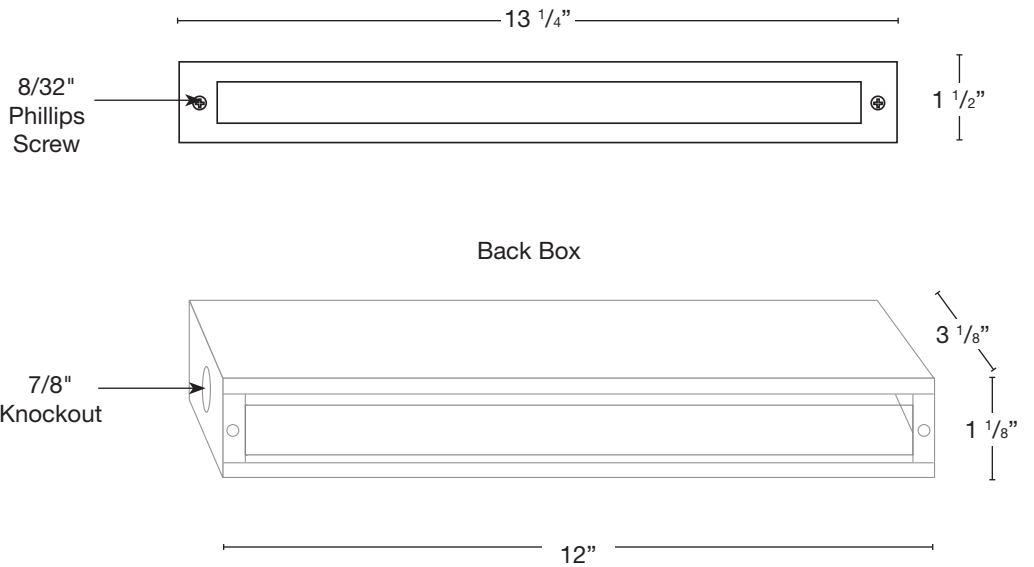

ELECTRICAL

- ☐ 9-15V
- ☐ 120V

Wet Listed

Ordering Example	Customer Approval	Date
SPJ-113-RL-MBR-3W-27K-9-15V