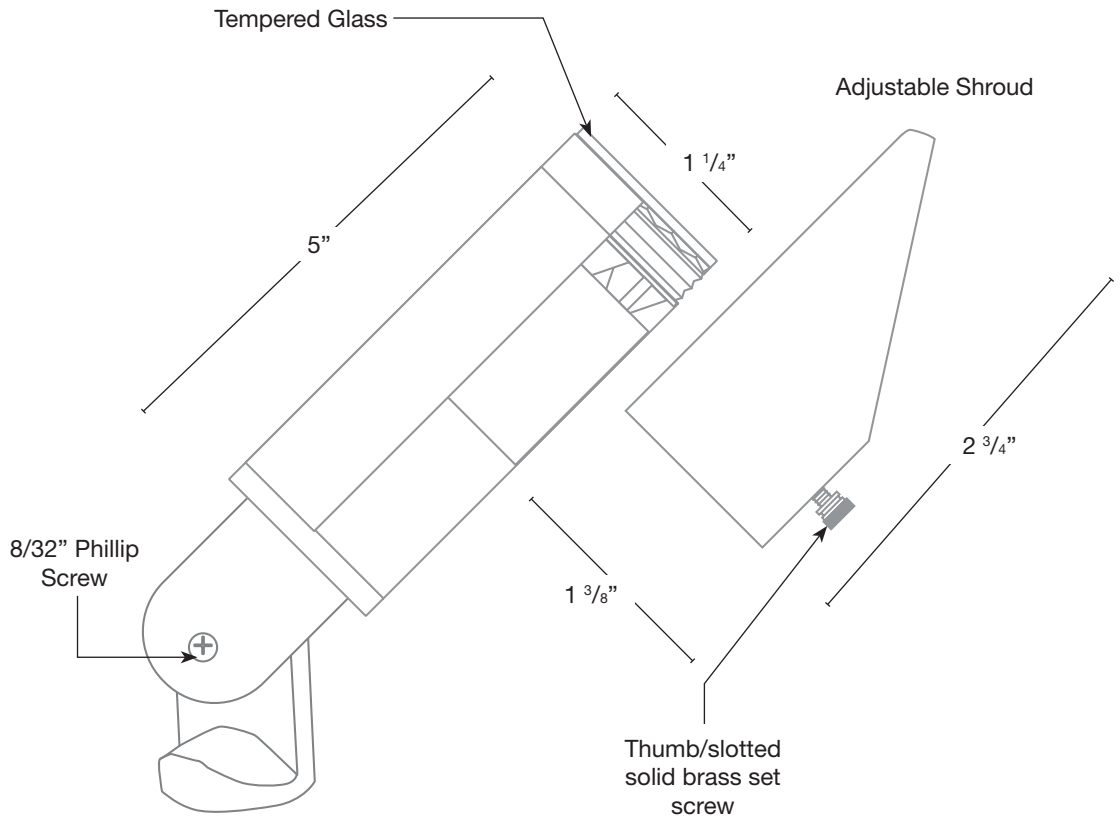

MODEL: **PINNER**
 MATERIAL: **Solid Brass**
 FINISH SHOWN: **Matte Bronze**
 ELECTRICAL: **12v**
 WATTAGE: **2W**
 ENGINE: **FB-2WP**
 LUMENS: **175**
 MOUNTING: **1/2" NPT. Dual Fin Spike Included**

ELECTRICAL

- 12V
- 120V

OPTICS

- SPOT 19d
- FLOOD 38d
- WIDE FLOOD 54d
- WIDE ANGLE FLOOD 120d

Wet Listed

Ordering Example	Customer Approval	Date
PINNER-MBR-2W-27K-12V		