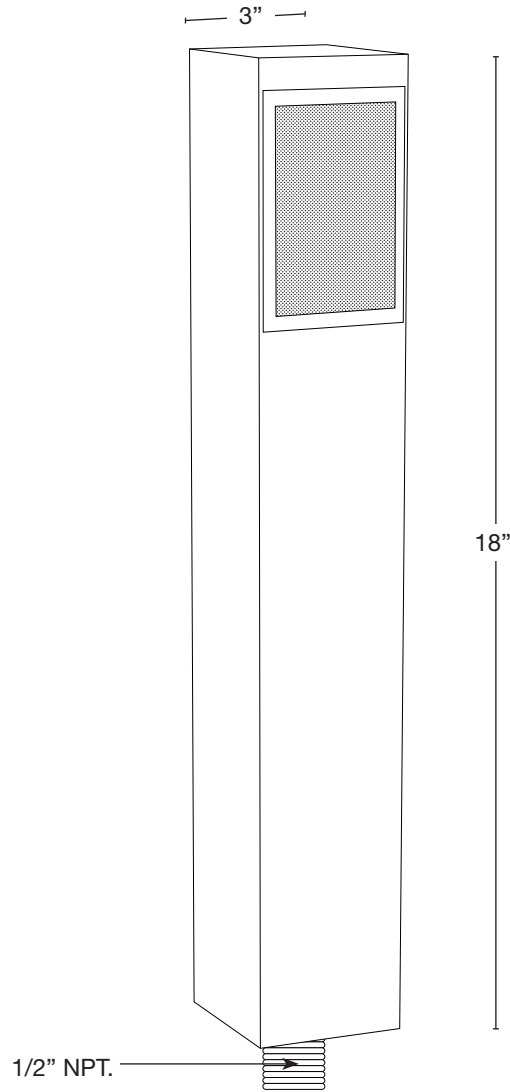

PVD PREMIUM

- ☐ PVD Polished (PVDP)
- ☐ PVD Satin (PVDS)
- ☐ PVD Graphite (PVDG)
- ☐ PVD Bronze (PVDBZ)
- ☐ PVD Black (PVDBL)

Wet Listed

Ordering Example

Customer Approval

Date

LVSQ-183-MBR