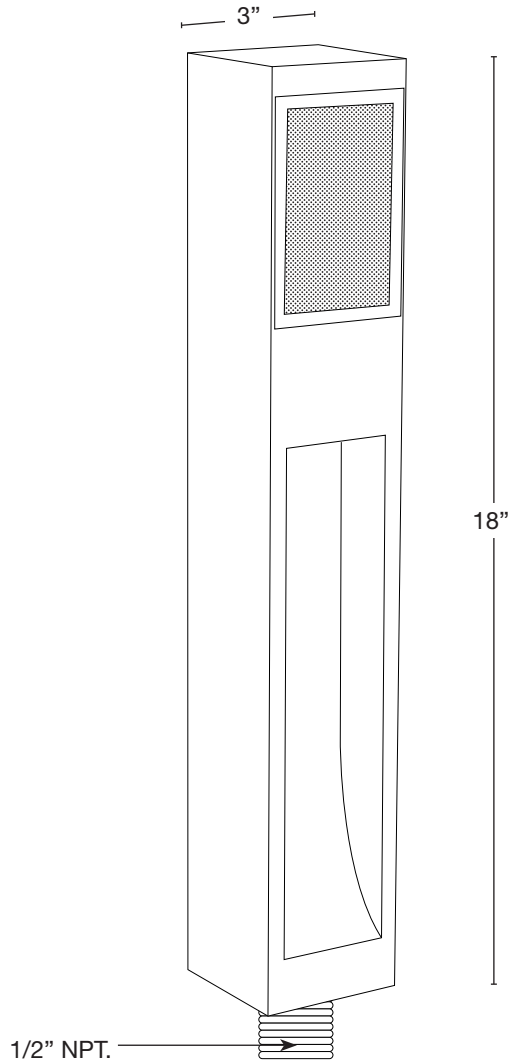

ELECTRICAL

- ☐ 12V
- ☐ 120V

Wet Listed

Ordering Example

Customer Approval

Date

LVSQ-183-MBR-2W-27K-12V