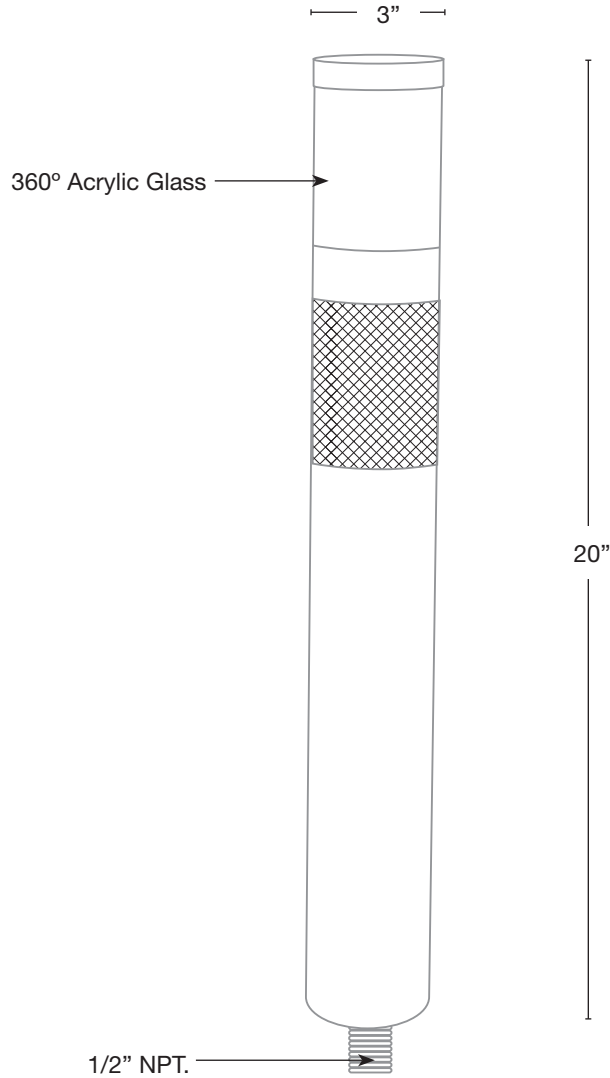

ELECTRICAL

- ☐ 12V
- ☐ 120V

Wet Listed

Ordering Example

Customer Approval

Date

LVR-213AC-RGBW-12V