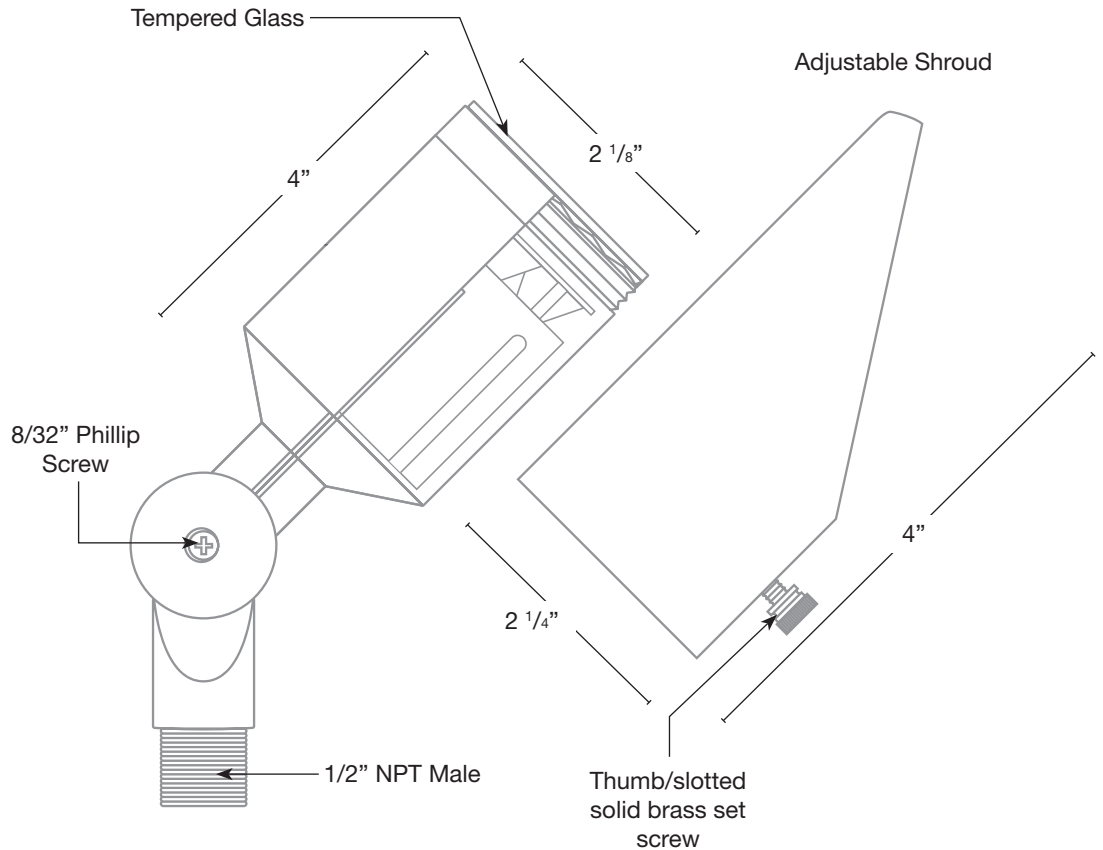

MODEL: **LUXOR**
 MATERIAL: **Solid Brass**
 FINISH SHOWN: **Satin Brass**
 ELECTRICAL: **12-15v**
 WATTAGE: **16W**
 ENGINE: **FB-16W-TA16-LED**
 LUMENS: **1000**
 MOUNTING: **1/2" NPT. Dual Fin Spike Included**

ELECTRICAL

- 12-15V
- 120V

OPTICS

- SPOT 19d
- FLOOD 38d
- WIDE FLOOD 54d
- WIDE ANGLE FLOOD 120d

Wet Listed

Ordering Example	Customer Approval	Date
LUXOR-SB-16W-27K-12-15V		