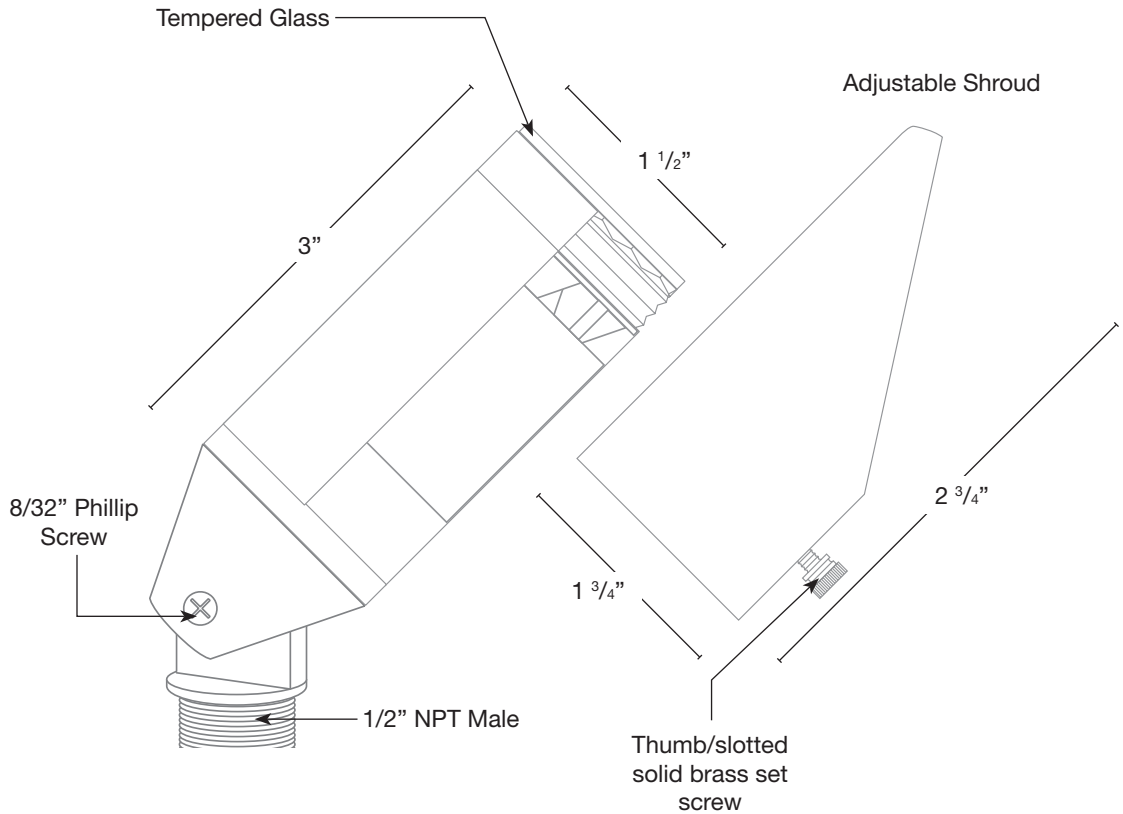

Custom options are available

ELECTRICAL

- 12-15V
- 120V

OPTICS

- SPOT 19d
- FLOOD 38d
- WIDE FLOOD 54d
- WIDE ANGLE FLOOD 120d

Wet Listed

Ordering Example

Customer Approval