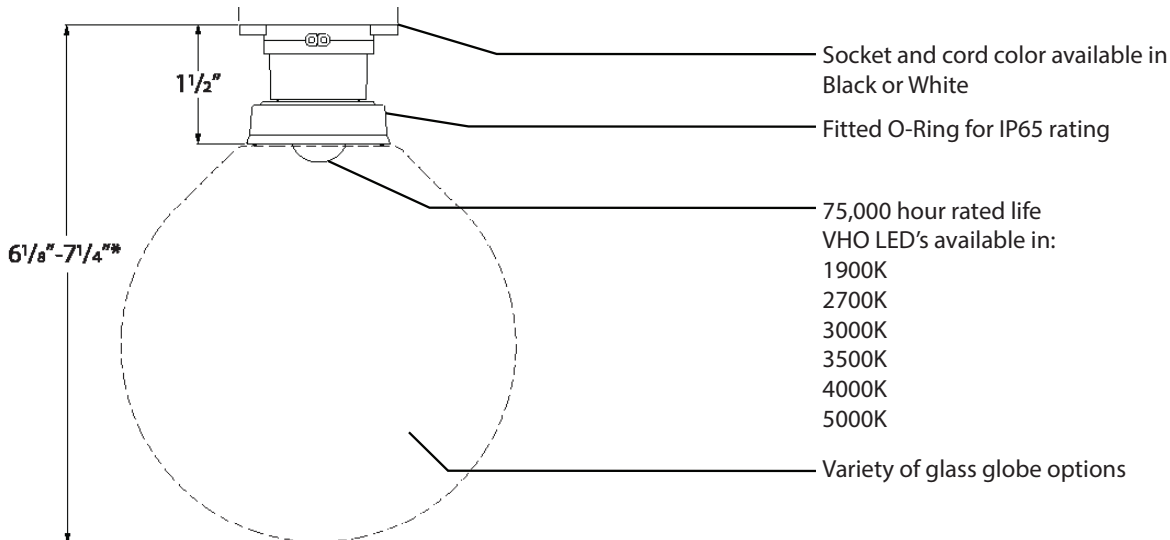

Mounting

*Globe sizes vary