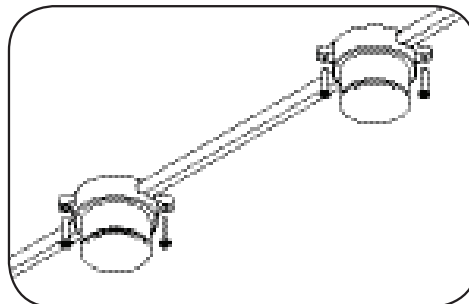

direct/surface mount
(contact factory if globes will be mounted facing upward, special seals are required)