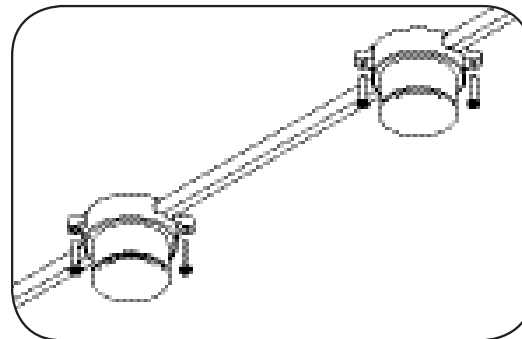

Forever Bright

SPECIFICATION FEATURES

Wet Listed

Model:
Shown:

aircraft cable hangers

direct/surface mount
(contact factory if globes will be mounted facing upward, special seals are required)

Standard Spacing Options

(custom spacing available, please consult factory)

	12" OC VERY HIGH (V)	18" OC (V)	24" OC (V)	36" OC (V)	48" OC (V)
Watts Per Foot	.96	.64	.48	.32	.24
*Max Single Run	45'	55'	60'	90'	120'

*Max run lengths based on Tivolis recommended lumen drop.