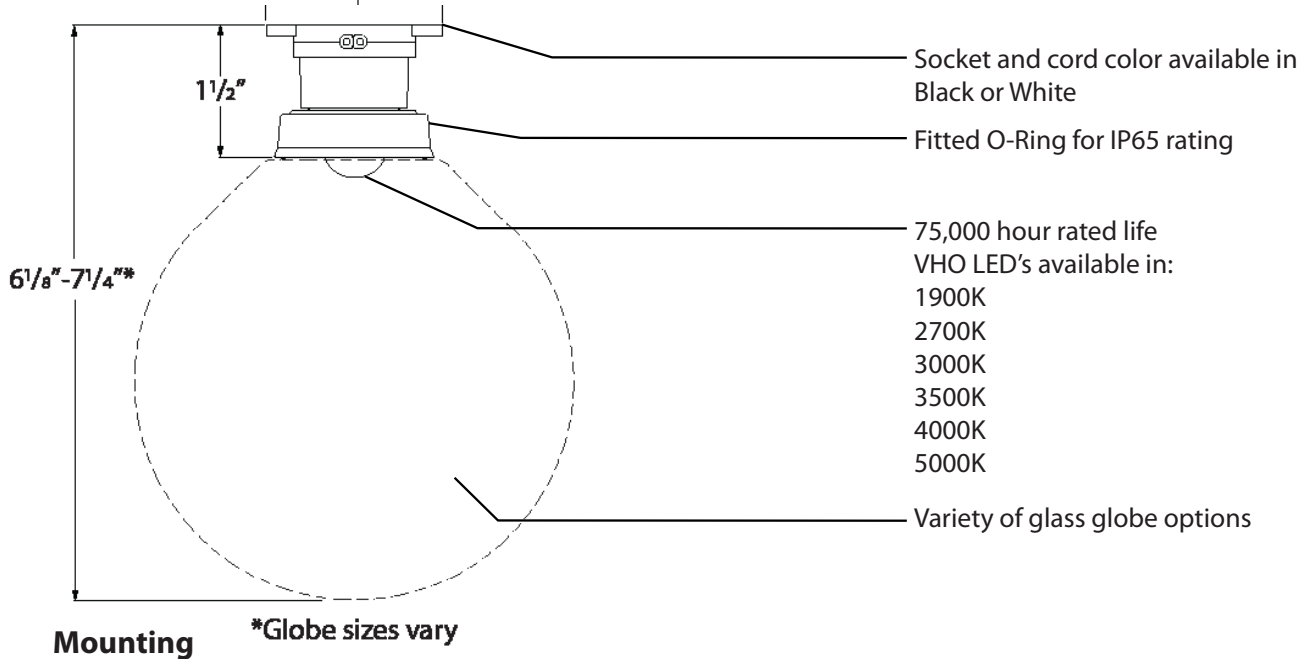

Forever Bright

SPECIFICATION FEATURES

Wet Listed

Model:
Shown:

aircraft cable hangers

direct/surface mount
(contact factory if globes will be mounted facing upward, special seals are required)

Standard Spacing Options

(custom spacing available, please consult factory)

	12" OC VERY HIGH (V)	18" OC (V)	24" OC (V)	36" OC (V)	48" OC (V)
Watts Per Foot	.96	.64	.48	.32	.24
*Max Single Run	45'	55'	60'	90'	120'

*Max run lengths based on Tivolis recommended lumen drop.