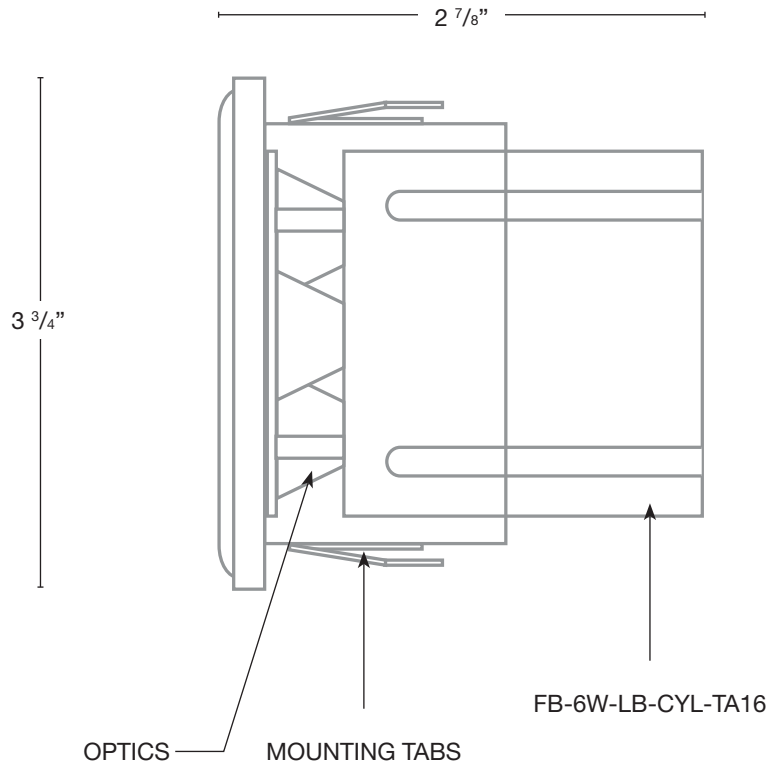

ELECTRICAL

- 12-15V
- 120V

OPTICS

- SPOT 19d
- FLOOD 38d
- WIDE FLOOD 54d
- WIDE ANGLE FLOOD 120d

Wet Listed

Ordering Example

Customer Approval

Date