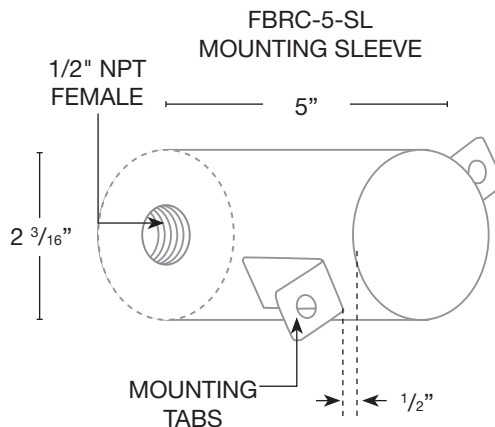

ELECTRICAL

- 12-15V
- 120V

OPTICS

- SPOT 19d
- FLOOD 38d
- WIDE FLOOD 54d
- WIDE ANGLE FLOOD 120d

Wet Listed

Ordering Example

Customer Approval

Date