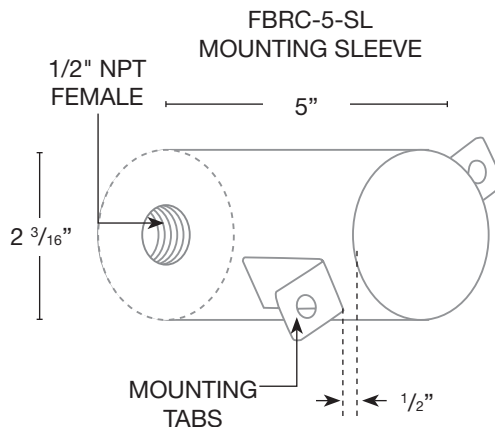

ELECTRICAL

- 12-15V
- 120V

OPTICS

- SPOT 19d
- FLOOD 38d
- WIDE FLOOD 54d
- WIDE ANGLE FLOOD 120d

Wet Listed

Ordering Example	Customer Approval	Date
FBRC-4-AG-6W-27K-12-15V		