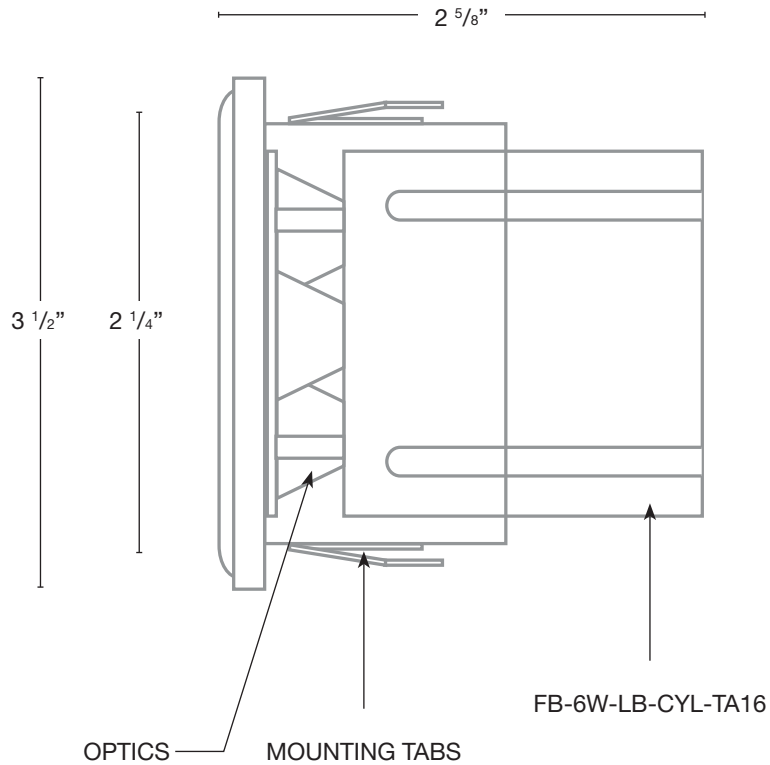

ELECTRICAL

- 12-15V
- 120V

OPTICS

- SPOT 19d
- FLOOD 38d
- WIDE FLOOD 54d
- WIDE ANGLE FLOOD 120d

Wet Listed

Ordering Example	Customer Approval	Date
FBRC-4-AG-6W-27K-12-15V		