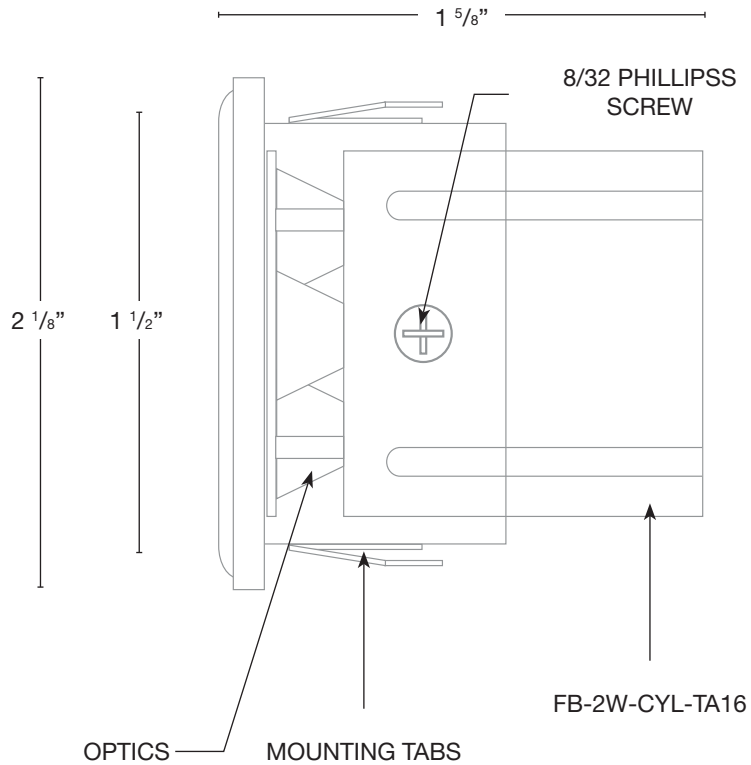

WATTAGE LUMENS

- 1W 80
- 2W 150
- 3W 200
- 6W 300

Custom lumen packages are available upon request

COLOR TEMPERATURE

- 2200K 5000K
- 2700K 6500K
- 3000K RGBW
- 4000K

Custom options are available

ELECTRICAL

- 8-15V 12-15V 120V

OPTICS

- SPOT 19d
- FLOOD 38d
- WIDE FLOOD 54d
- WIDE ANGLE FLOOD 120d

Wet Listed

Ordering Example

Customer Approval

Date

FBRC-2-B-2W-27K-8-15V