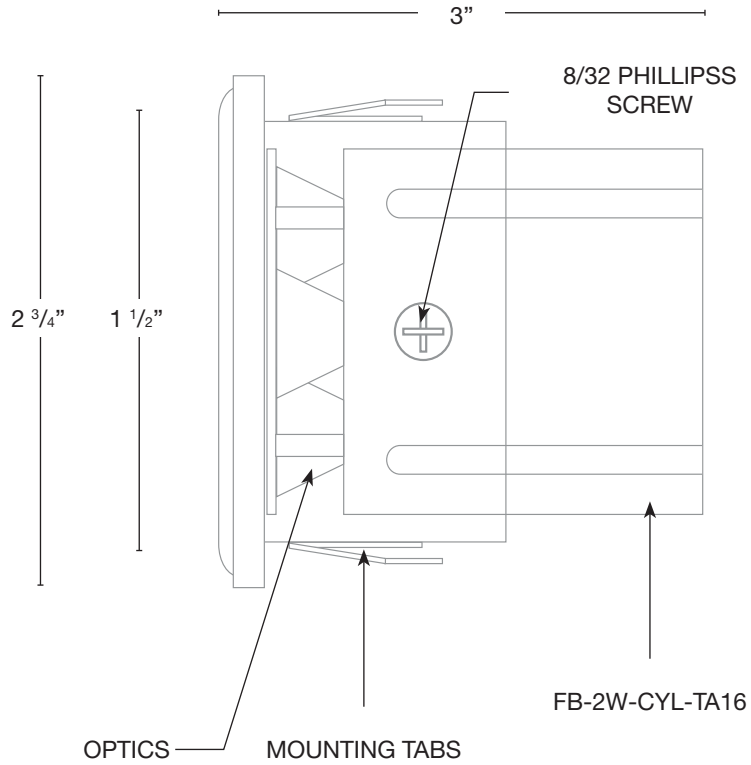

- 2200K
- 2700K
- 3000K
- 4000K
- 5000K
- 6500K
- RGBW

Custom options are available

ELECTRICAL

- 8-15V
- 12-15V
- 120V

OPTICS

- SPOT 19d
- FLOOD 38d
- WIDE FLOOD 54d
- WIDE ANGLE FLOOD 120d

Wet Listed

Ordering Example	Customer Approval	Date
FBRC-2-B-2W-27K-8-15V		