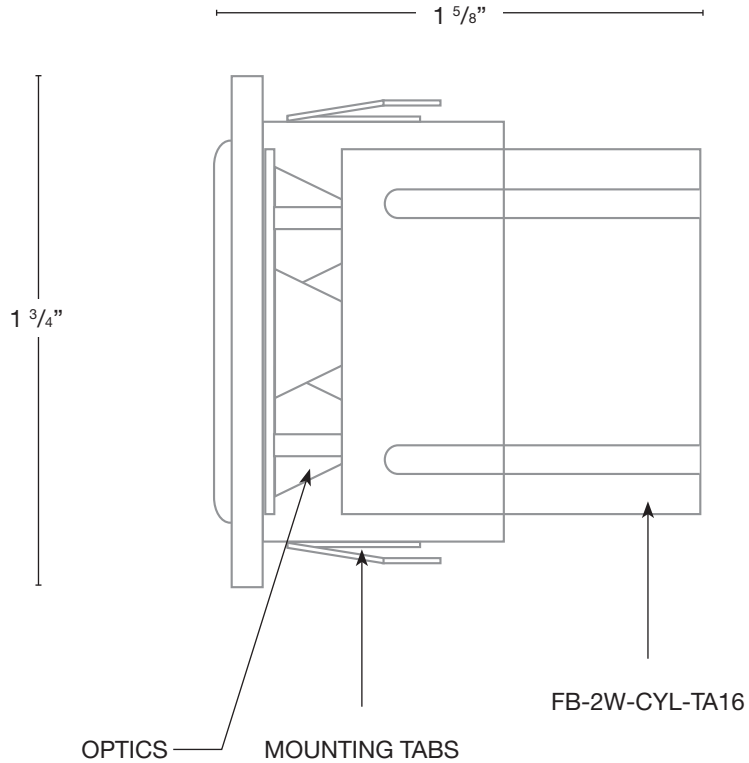

**ELECTRICAL**

- 8-15V  12-15V  120V

**OPTICS**

- SPOT 19d
- FLOOD 38d
- WIDE FLOOD 54d
- WIDE ANGLE FLOOD 120d

Wet Listed

Ordering Example	Customer Approval	Date
FBRC-1-MBR-2W-27K-8-15V		