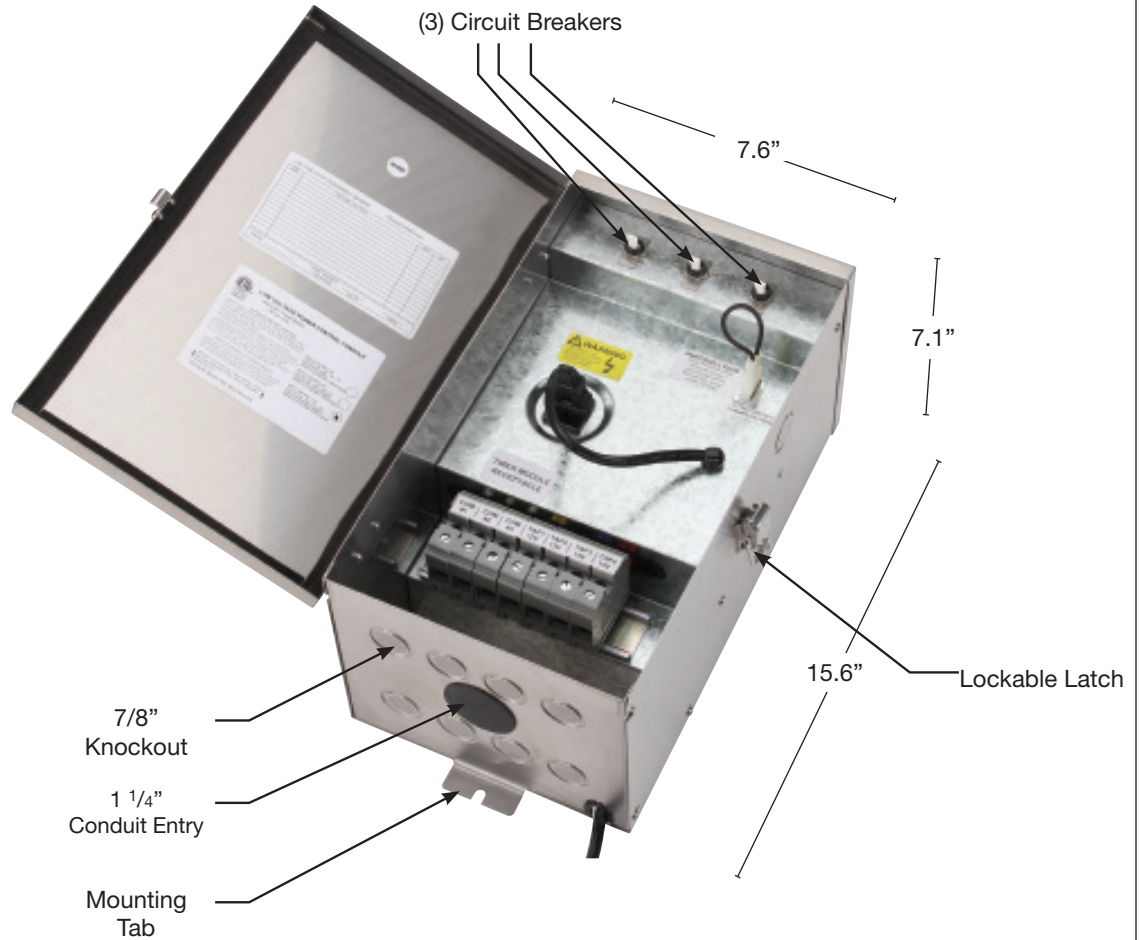

**NIGHTPOWER** BY **SPJ LIGHTING**  
**TRANSFORMERS**  
**ON DUTY**

Precise Power & Control

MODEL: **FB-900-120M12**  
 MATERIAL: **Stainless Steel**  
 FINISH SHOWN: **Stainless Steel**  
 INPUT: **120V**  
 OUTPUT: **12-15V**  
 WATTAGE: **900**  
 CIRCUIT: **3**

- Stainless steel nema style rain-tight keyhole mount enclosure
- large wiring voltage tap lugs
- complete wiring instructions
- Timer, 24 hour removable
- photocell, field install
- 6' outdoor line cord
- low voltage circuit breaker, one breaker protecting each output circuit
- ETL 1838
- LIFETIME warranty