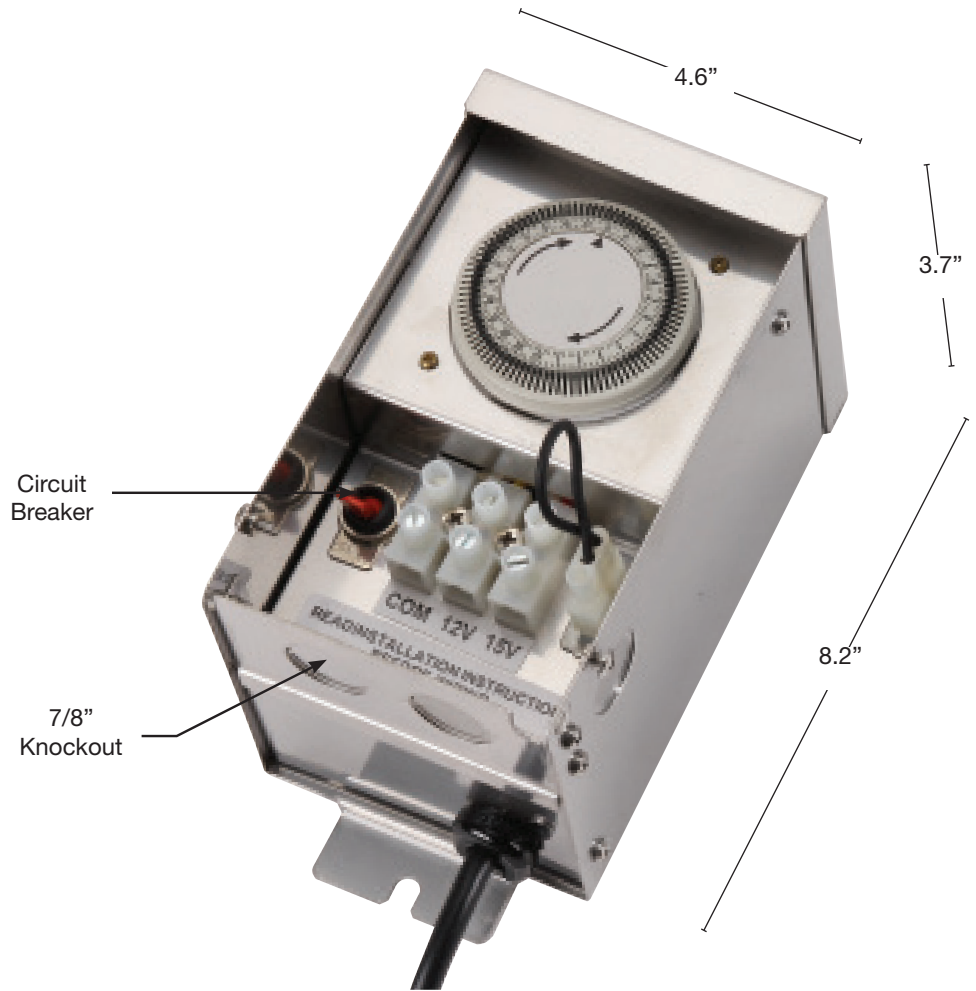

NIGHTPOWER BY **SPJ LIGHTING**
TRANSFORMERS
ON DUTY

Precise Power & Control

MODEL: **FB-75-120M12**
MATERIAL: **Stainless Steel**
FINISH SHOWN: **Stainless Steel**
INPUT: **120V**
OUTPUT: **12-15V**
WATTAGE: **75**
CURCUIT: **1**

- Stainless steel nema style rain-tight keyhole mount enclosure
- large wiring voltage tap lugs
- complete wiring instructions
- Timer, 24 hour removable
- photocell, field install
- 6' outdoor line cord
- low voltage circuit breaker. one breaker protecting each output circuit
- ETL 1838
- LIFETIME warranty