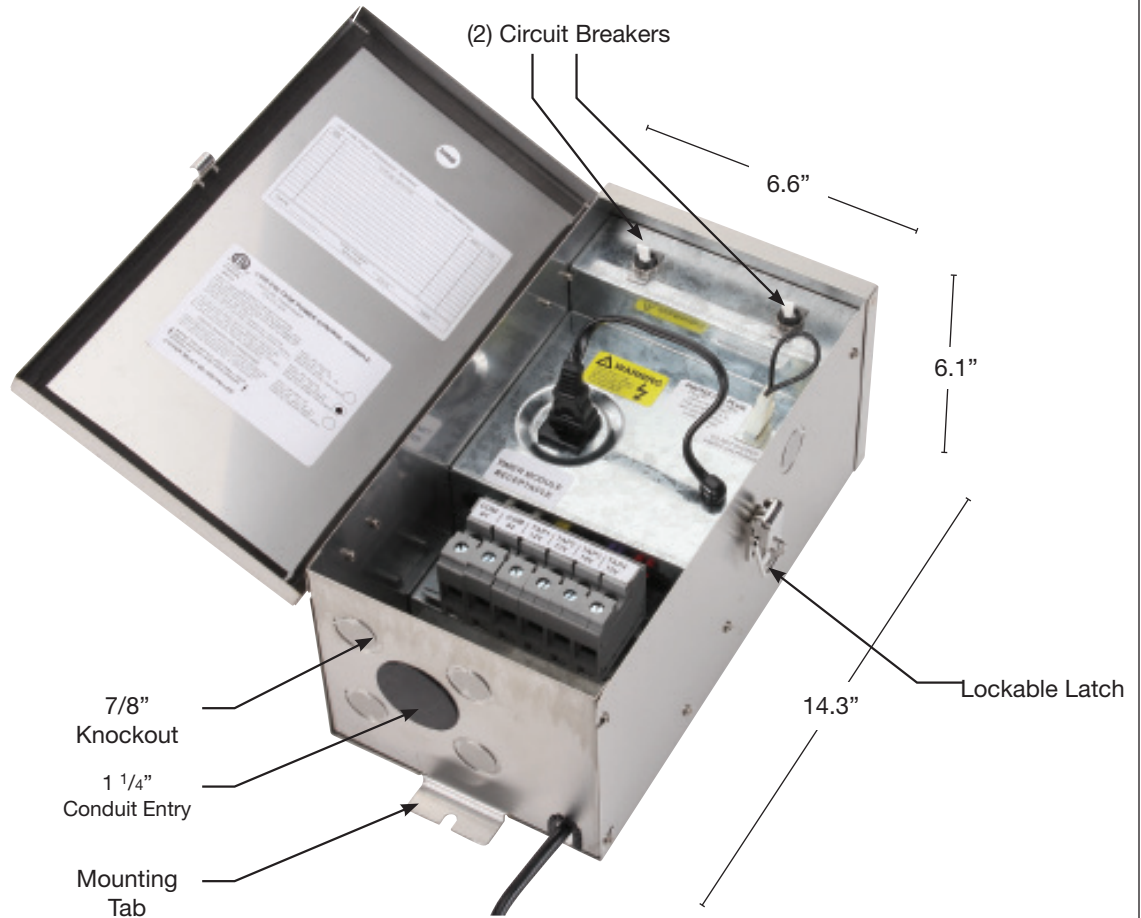

**NIGHTPOWER** BY **SPJ LIGHTING**  
 TRANSFORMERS  
 ON DUTY

Precise Power & Control

MODEL: **FB-600-120M12**  
 MATERIAL: **Stainless Steel**  
 FINISH SHOWN: **Stainless Steel**  
 INPUT: **120V**  
 OUTPUT: **12-15V**  
 WATTAGE: **600**  
 CURCUIT: **2**

- Stainless steel nema style rain-tight keyhole mount enclosure
- large wiring voltage tap lugs
- complete wiring instructions
- Timer, 24 hour removable
- photocell, field install
- 6' outdoor line cord
- low voltage circuit breaker. one breaker protecting each output circuit
- ETL 1838
- LIFETIME warranty