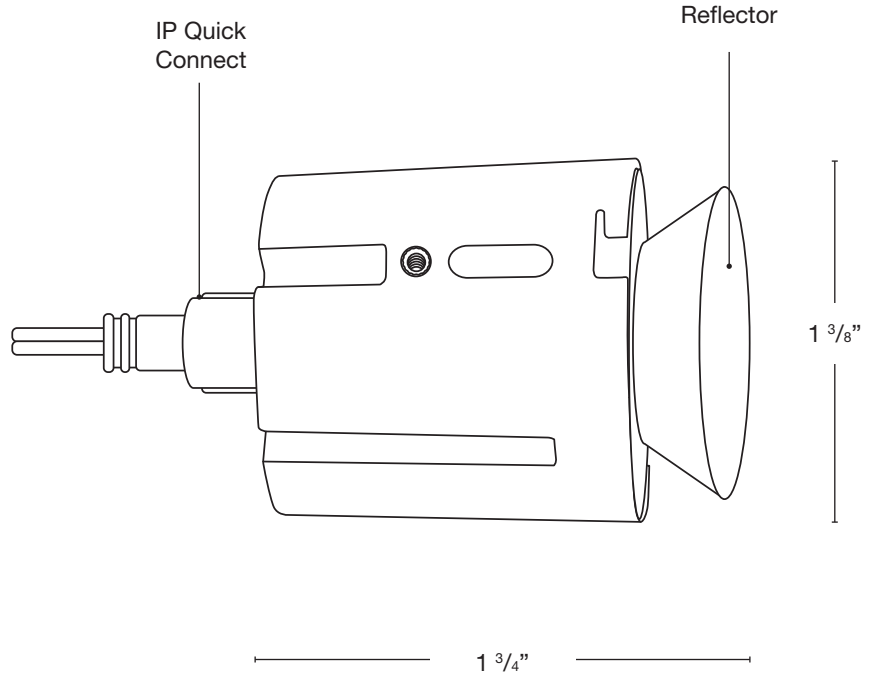

**FLEX LINK PRO +**

MODEL: **FB-4W-CYL-PLC**  
ELECTRICAL: **12-15V**  
WATTAGE: **4W**  
LUMENS: **150**

|        | MILLIAMPS | VOLTAGE  | LUMEN    | OUTPUTS |
|--------|-----------|----------|----------|---------|
| WW/CW: | 350 mA    | 1.00 DCW | 1.13 ACW |         |
| RGB:   | 350 mA    | 1.12 DCW | 1.27 ACW |         |
| RED:   | 2.2 VF    | 102 LUM  |          |         |
| GREEN: | 3.2 VF    | 126 LUM  |          |         |
| BLUE:  | 3 VF      | 40 LUM   |          |         |
| 18K:   | 2.85 VF   | 112 LUM  |          |         |
| 65K:   | 2.85 VF   | 154 LUM  |          |         |
| 300W   | 30 load   |          |          |         |